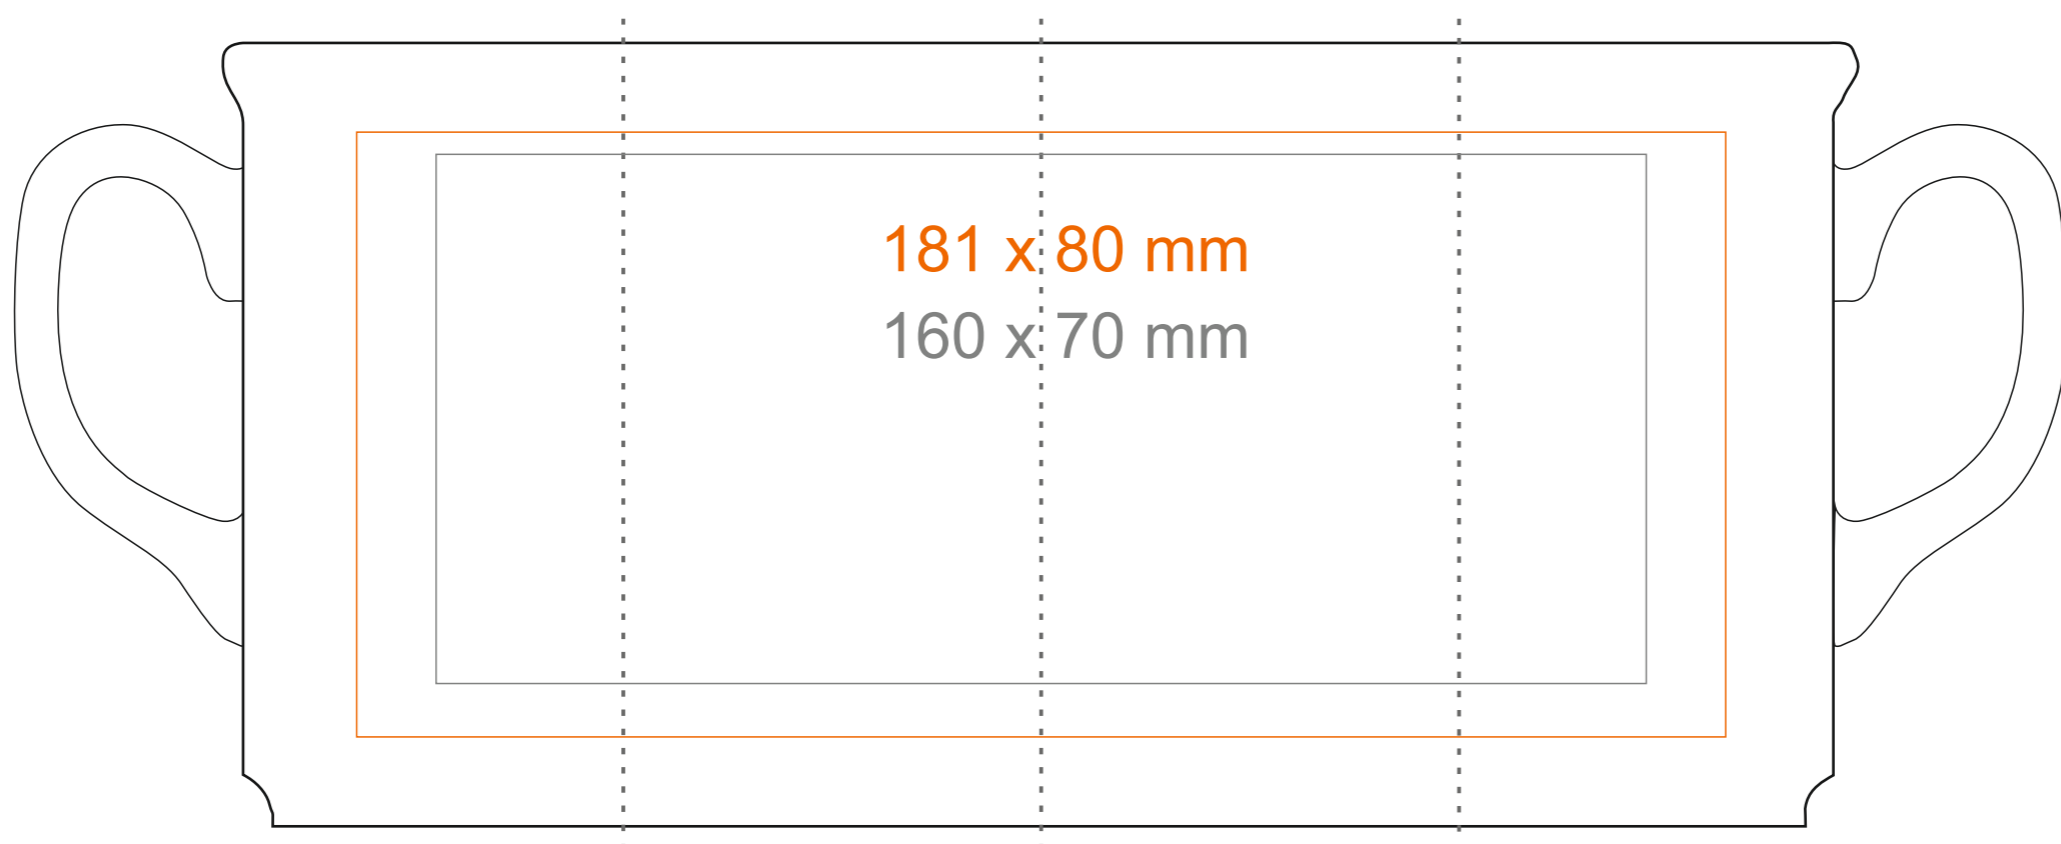

# M\_540 Santa

220 ml / h: 103 mm / Ø 72 mm

Imprint on the handle  
Imprint on the inside  
Imprint on the bottom outside

- 40 x 6 mm
- 40 x 20 mm
- Ø 25 mm

\*In the case of projects for transfer print running outside of the standard print area, please contact our sales department.

[How to prepare print material](#)

meaning

- Transfer Print
- Sensitive Touch
- Direct Print