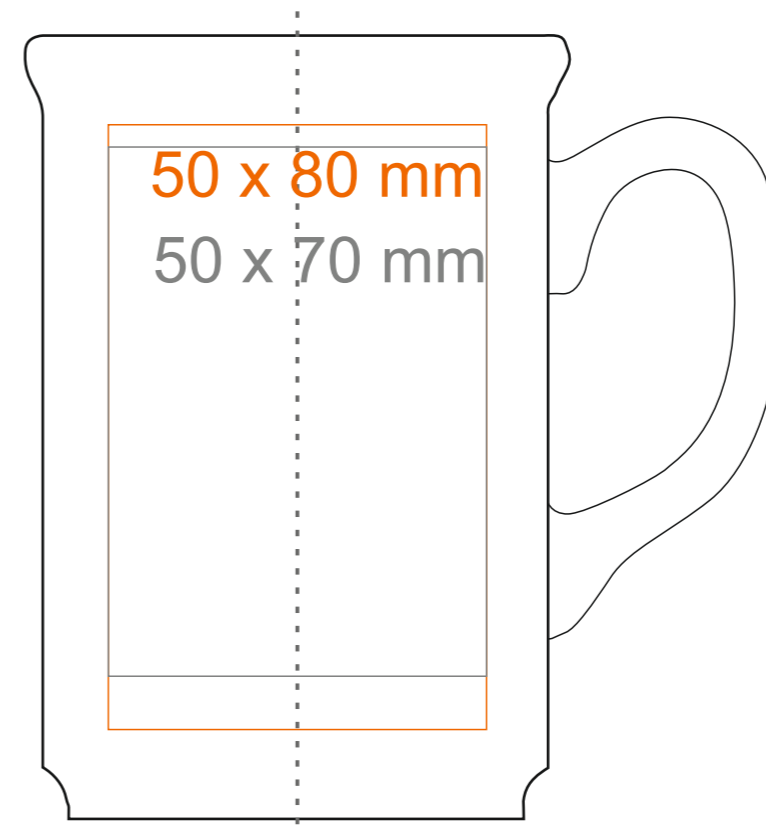

# M\_540 Santa

220 ml / h: 103 mm / Ø 72 mm

Imprint on the handle  
Imprint on the inside  
Imprint on the bottom outside

- 40 x 6 mm
- 40 x 20 mm
- Ø 25 mm

\*In the case of projects for transfer print running outside of the standard print area, please contact our sales department.

[How to prepare print material](#)

meaning

- Transfer Print
- Sensitive Touch
- Direct Print