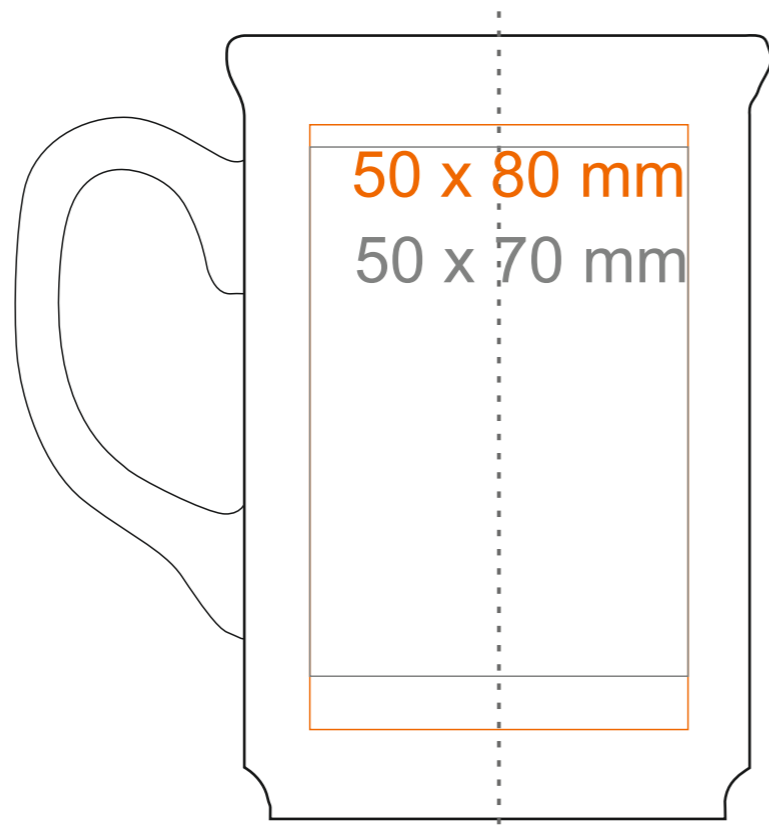

# M\_540 Santa

220 ml / h: 103 mm / Ø 72 mm

Imprint on the handle  
Imprint on the inside  
Imprint on the bottom outside

- 40 x 6 mm
- 40 x 20 mm
- Ø 25 mm

\*In the case of projects for transfer print running outside of the standard print area, please contact our sales department.

[How to prepare print material](#)

meaning

- Transfer Print
- Sensitive Touch
- Direct Print