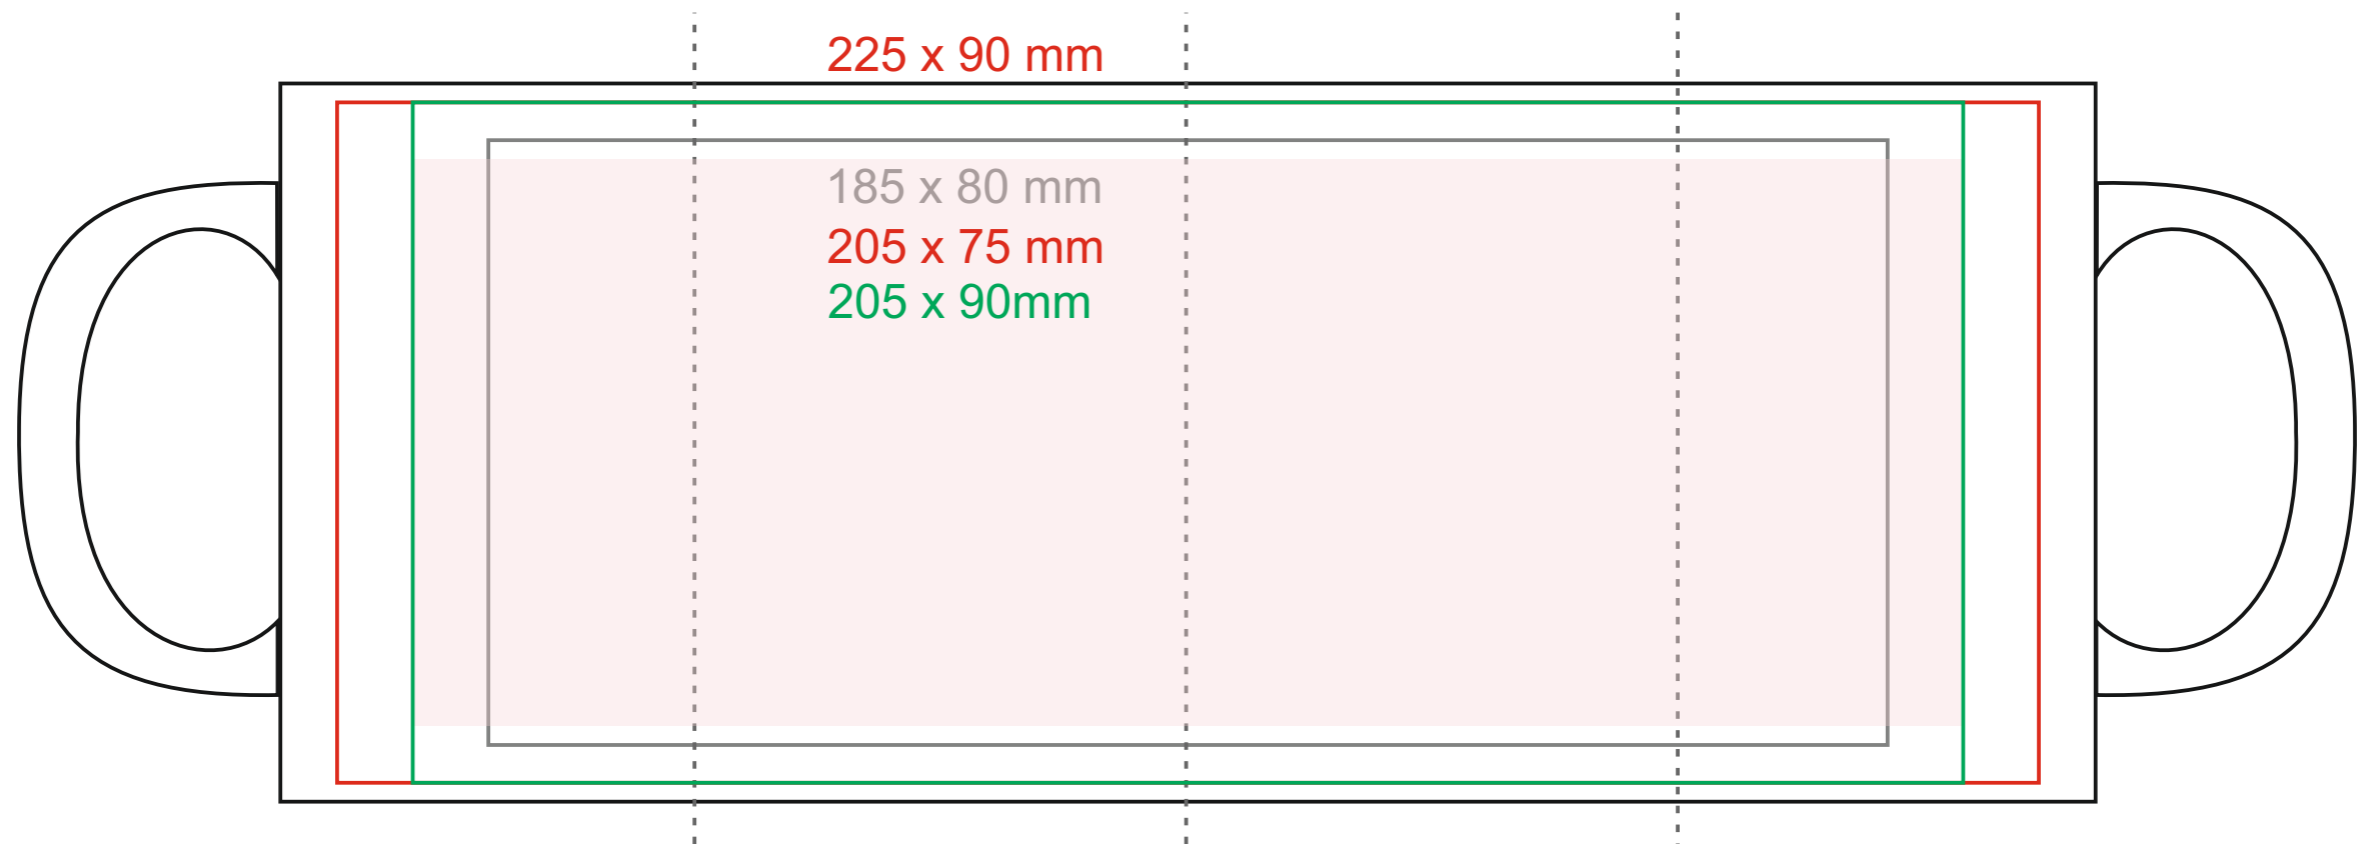

# M\_522 Tomek Magic Satin

320 ml / h: 95 mm / Ø 81 mm

[How to prepare print material](#)

## meaning

- Magic Maser
- Project with small elements (safe area printing for small elements and texts)
- Logo +
- Magic Smart