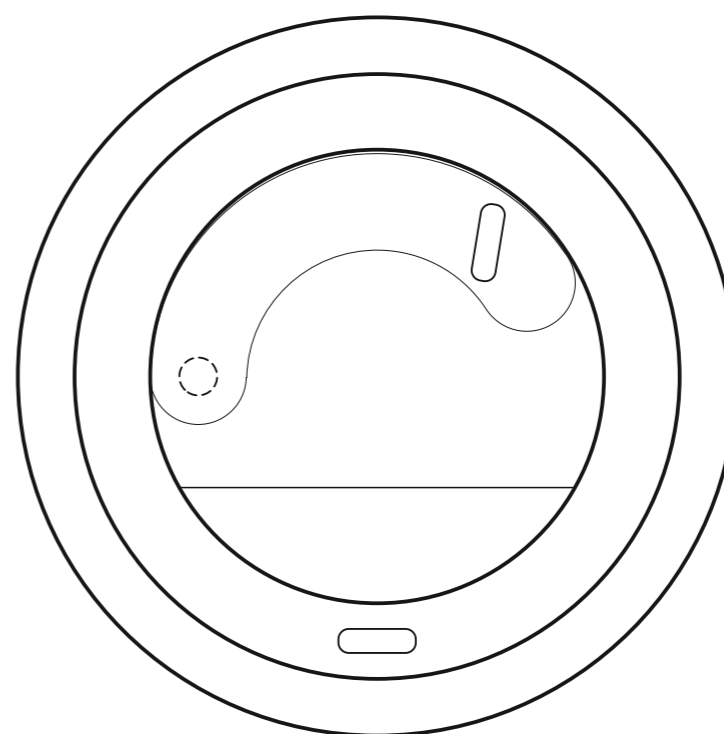

M_458 Freedom Excellence Lock

270 ml / h: 148 mm / Ø 90 mm

cover Ø90 mm

*In the case of projects for transfer print running outside of the standard print area, please contact our sales department.

[How to prepare print material](#)

meaning

- Transfer Print
- Sensitive Touch
- Direct Print