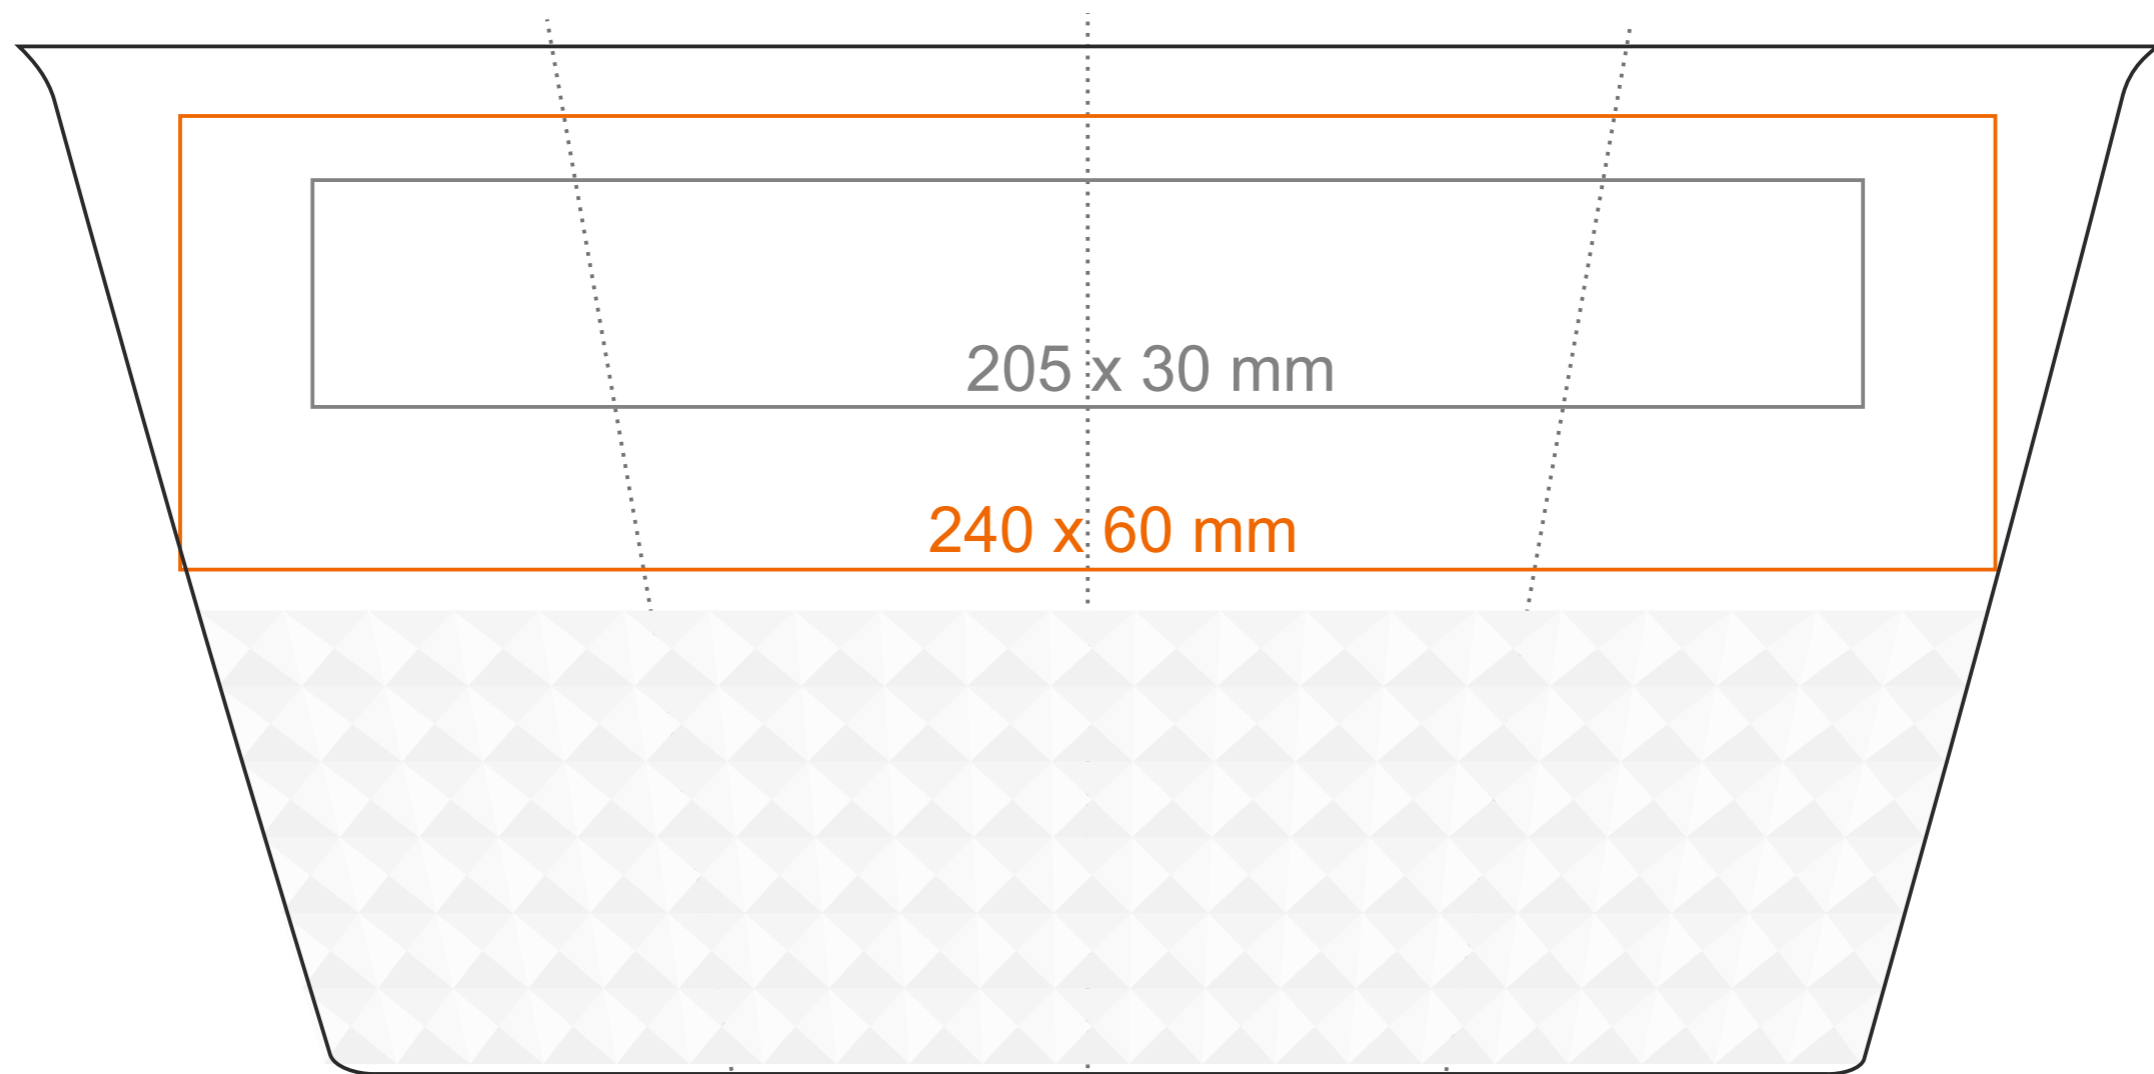

M_458 Freedom Excellence Lock

270 ml / h: 148 mm / Ø 90 mm

cover Ø90 mm

*In the case of projects for transfer print running outside of the standard print area, please contact our sales department.

[How to prepare print material](#)

meaning

- Transfer Print
- Sensitive Touch
- Direct Print