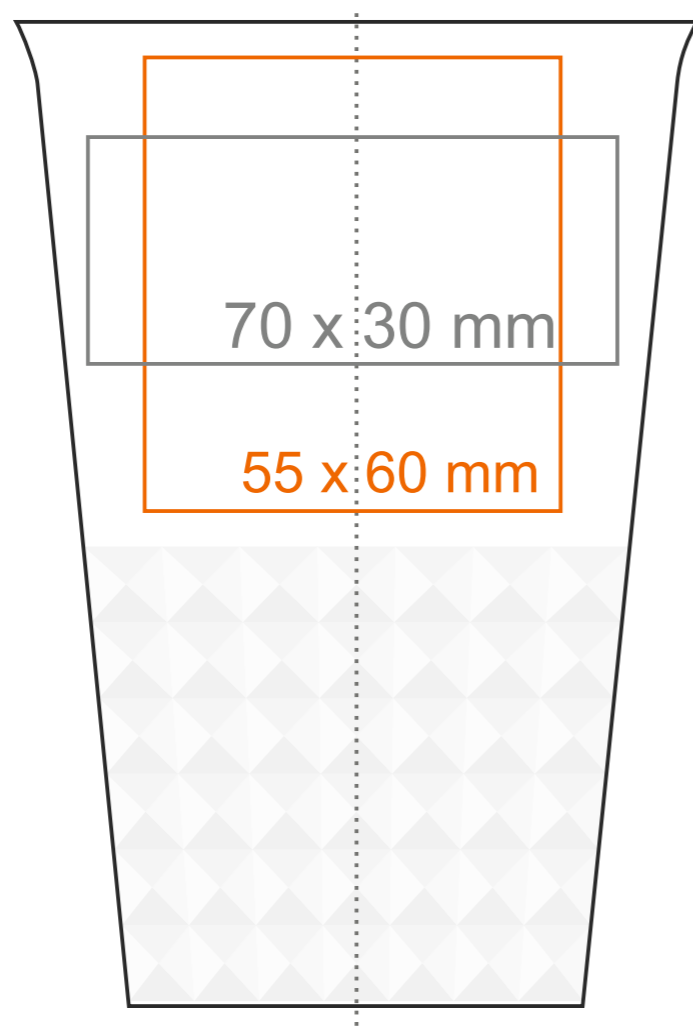

M_458 Freedom Excellence Lock

270 ml / h: 148 mm / Ø 90 mm

cover Ø90 mm

*In the case of projects for transfer print running outside of the standard print area, please contact our sales department.

[How to prepare print material](#)

meaning

- Transfer Print
- Sensitive Touch
- Direct Print