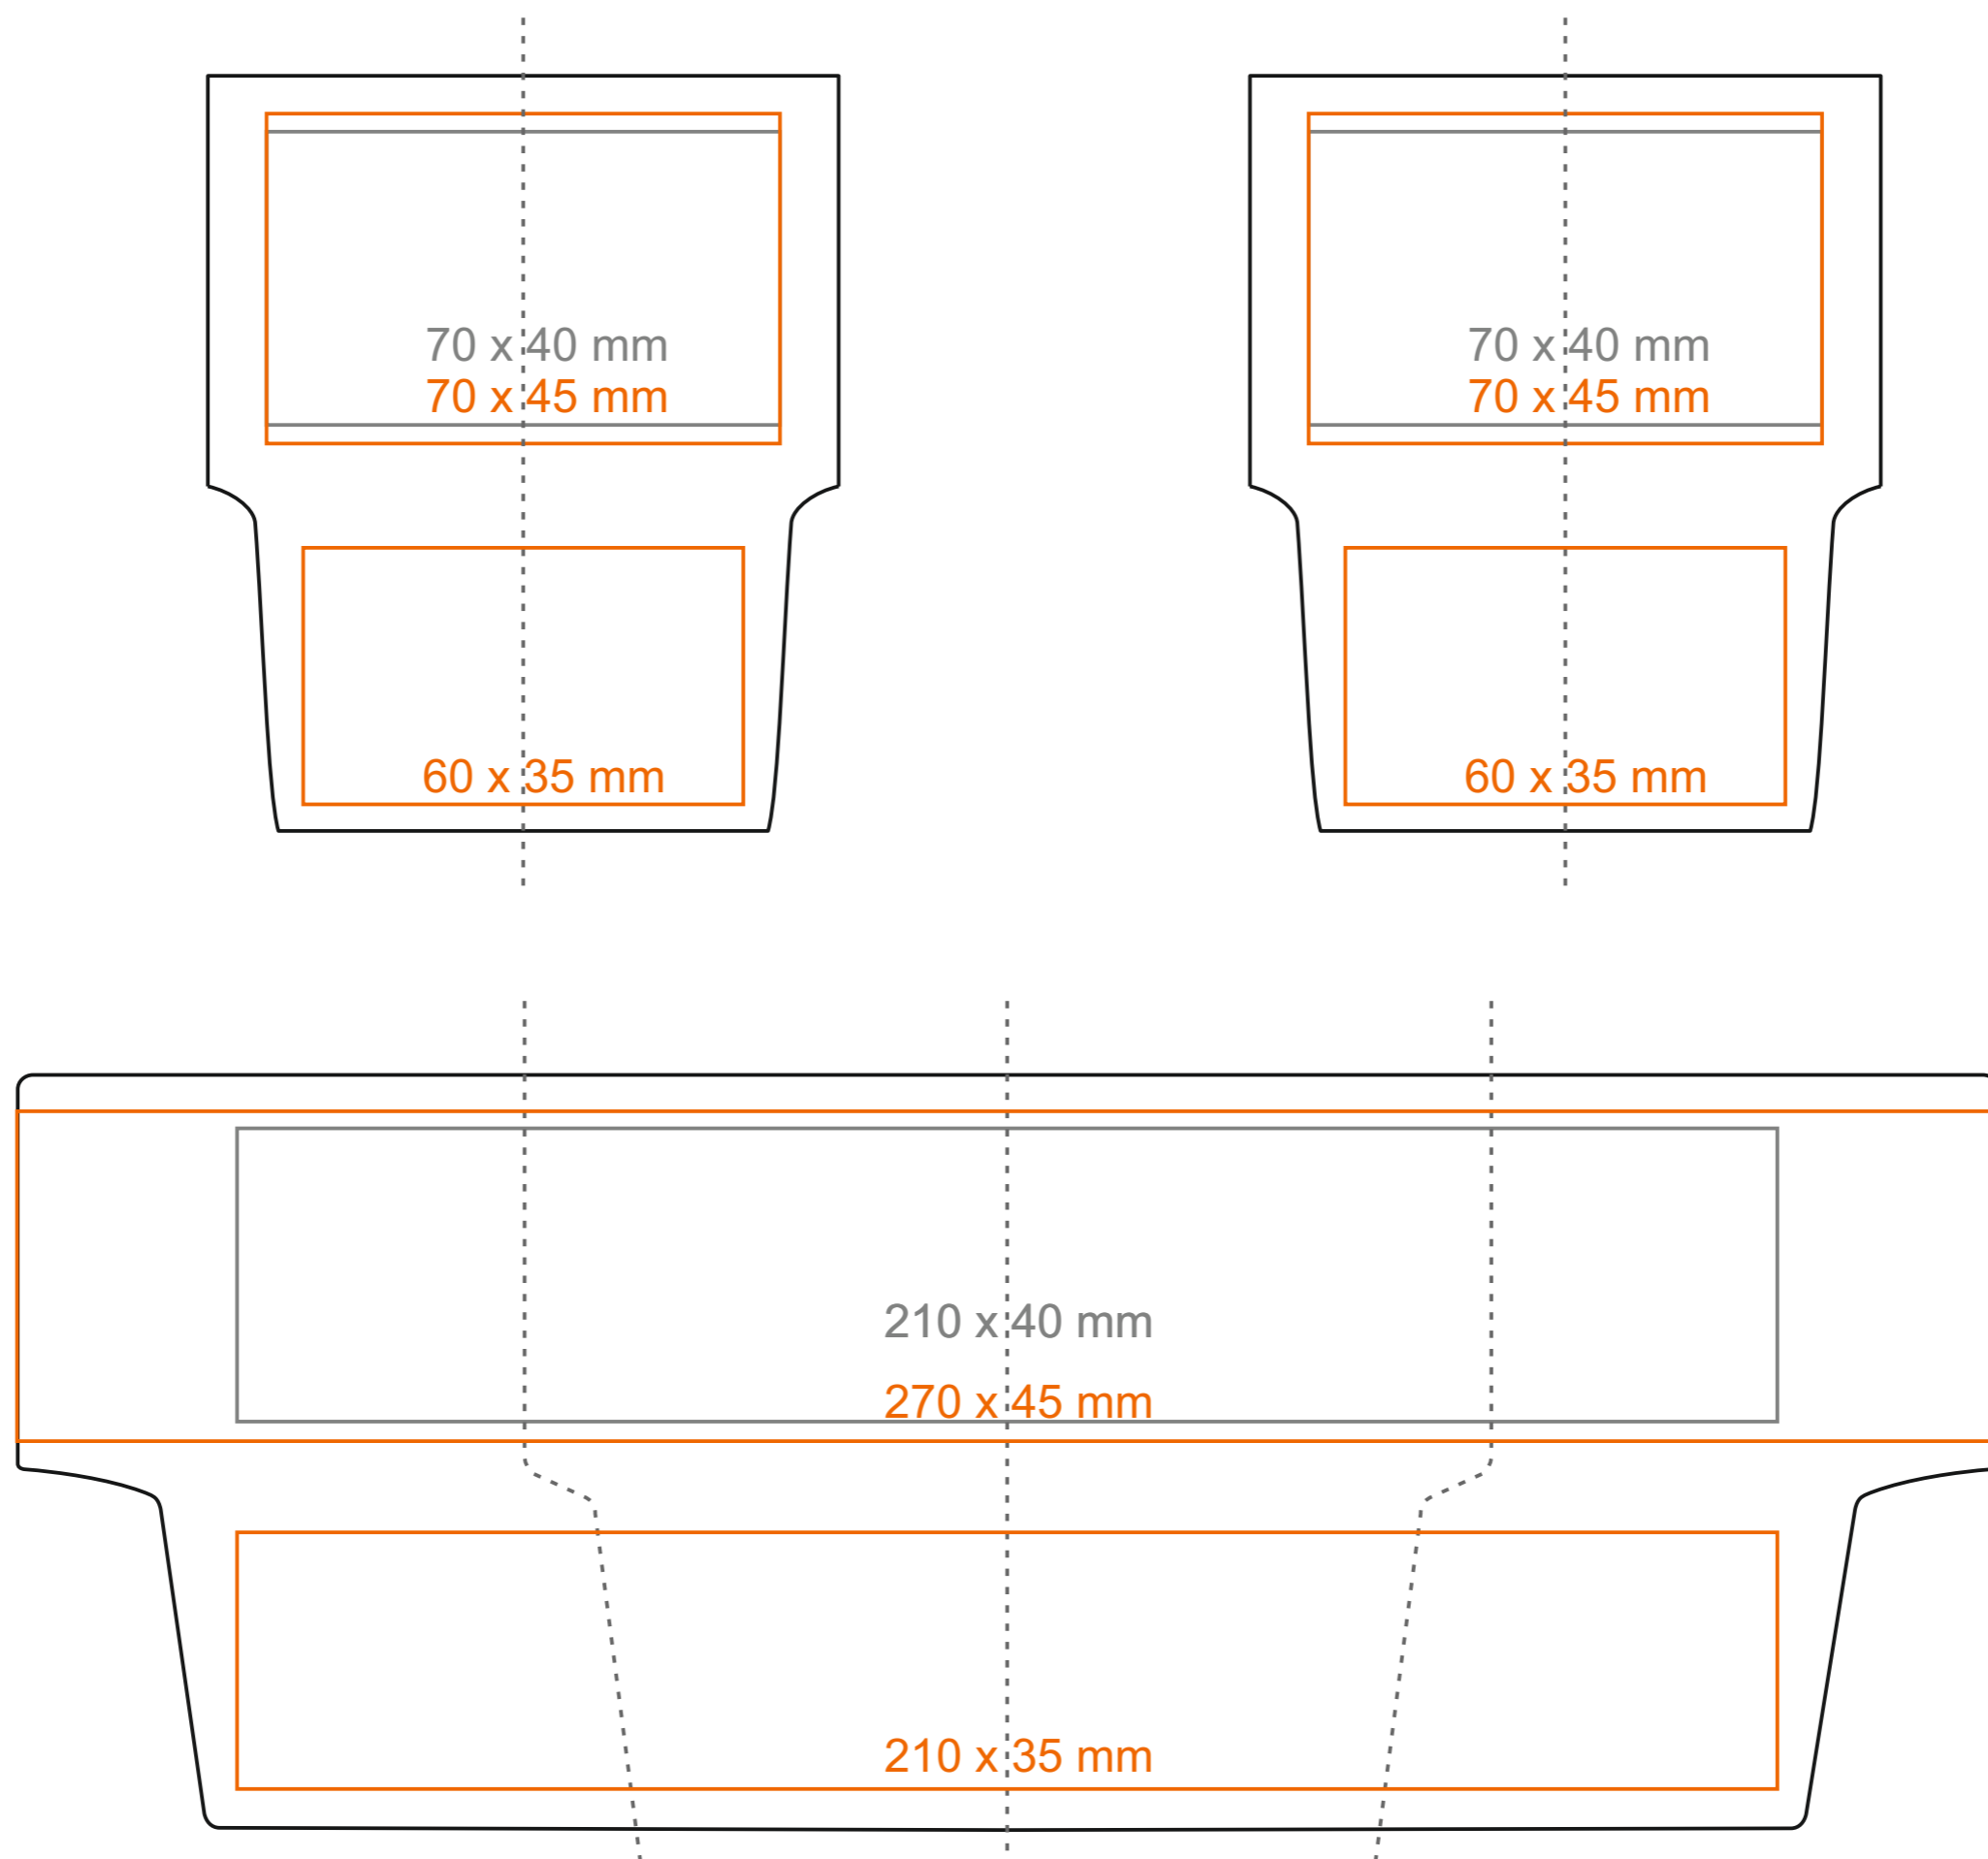

M_105 Freddo

330 ml / h: 103 mm / Ø 86 mm

Imprint on the inside
 Imprint on the bottom inside
 Imprint on the bottom outside

- 40 x 15 mm
- Ø 35 mm
- Ø 45 mm

*In the case of projects for transfer print running outside of the standard print area, please contact our sales department.

[How to prepare print material](#)

meaning

- Transfer Print
- Sensitive Touch
- Direct Print