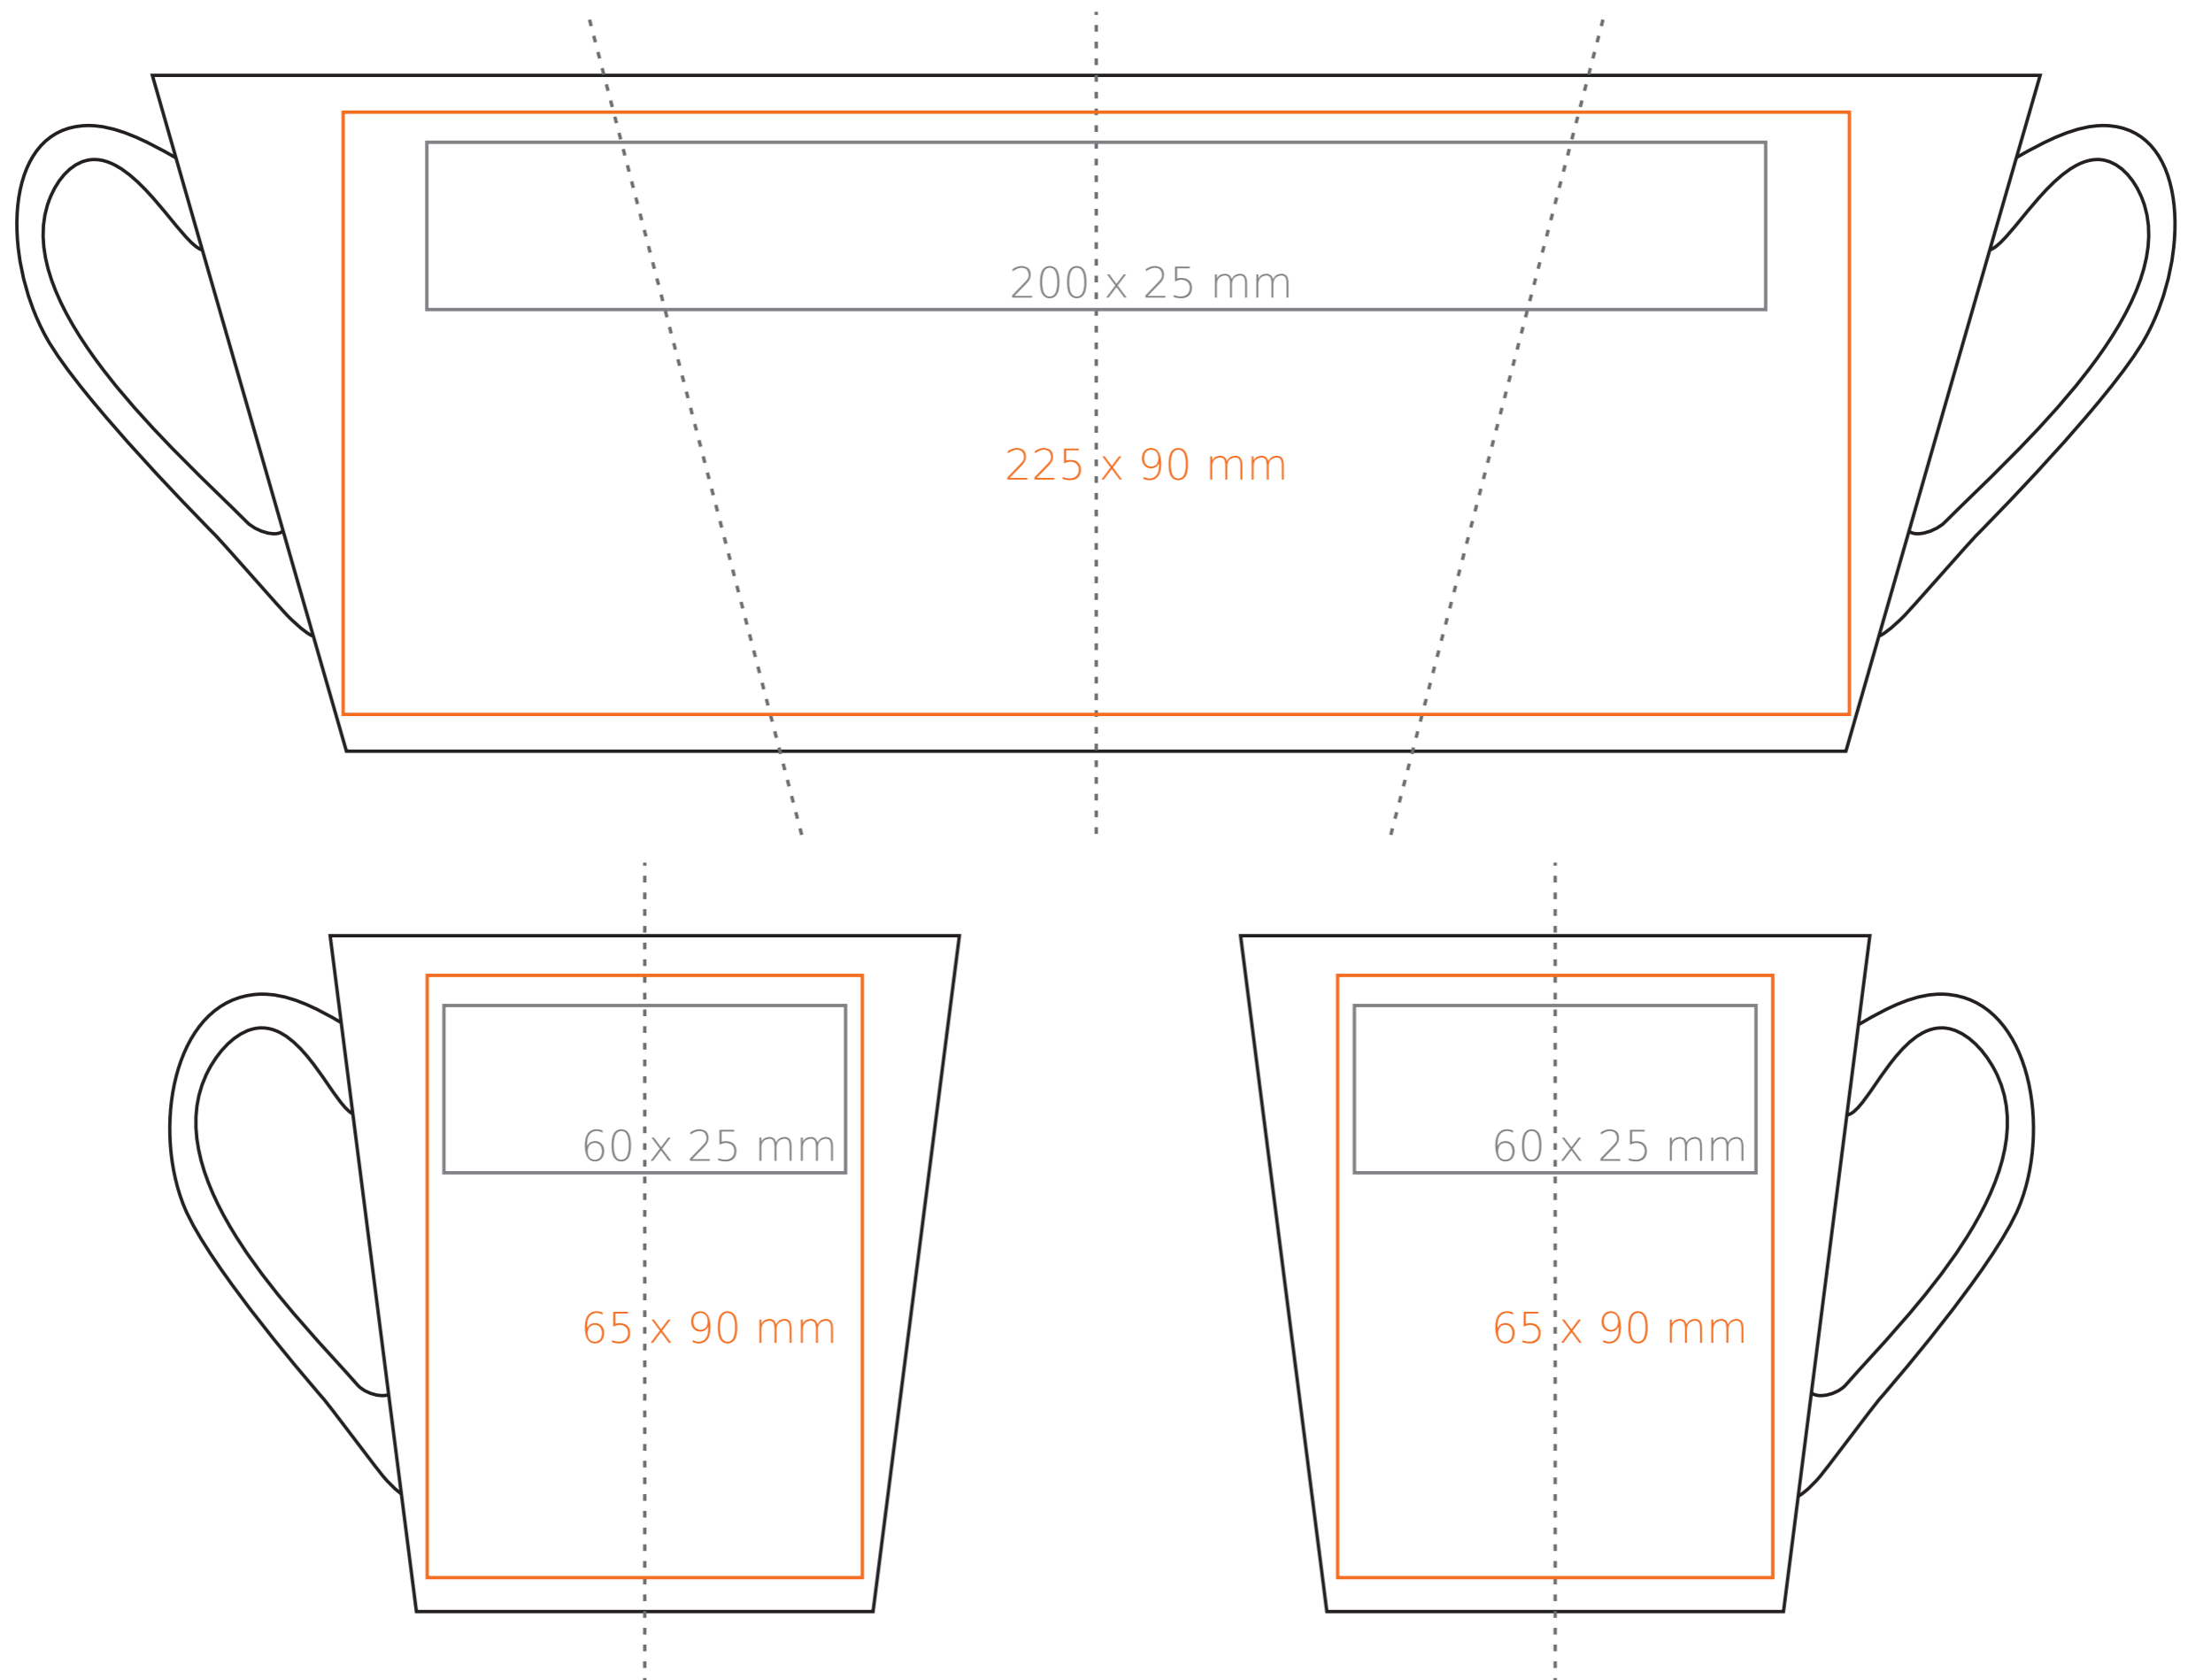

M/130 **Parisian**

330 ml / h: 101 mm / Ø 94 mm

- | | |
|-------------------------------|--------------|
| Imprint on the handle | - 70 x 10 mm |
| Imprint on the inside | - 45 x 20 mm |
| Imprint on the bottom inside | - Ø 30 mm |
| Imprint on the bottom outside | - Ø 35 mm |

*In the case of projects for transfer print running outside of the standard print area, please contact our sales department.

[How to prepare print material](#)

meaning

- Transfer Print
- Sensitive Touch
- Direct Print