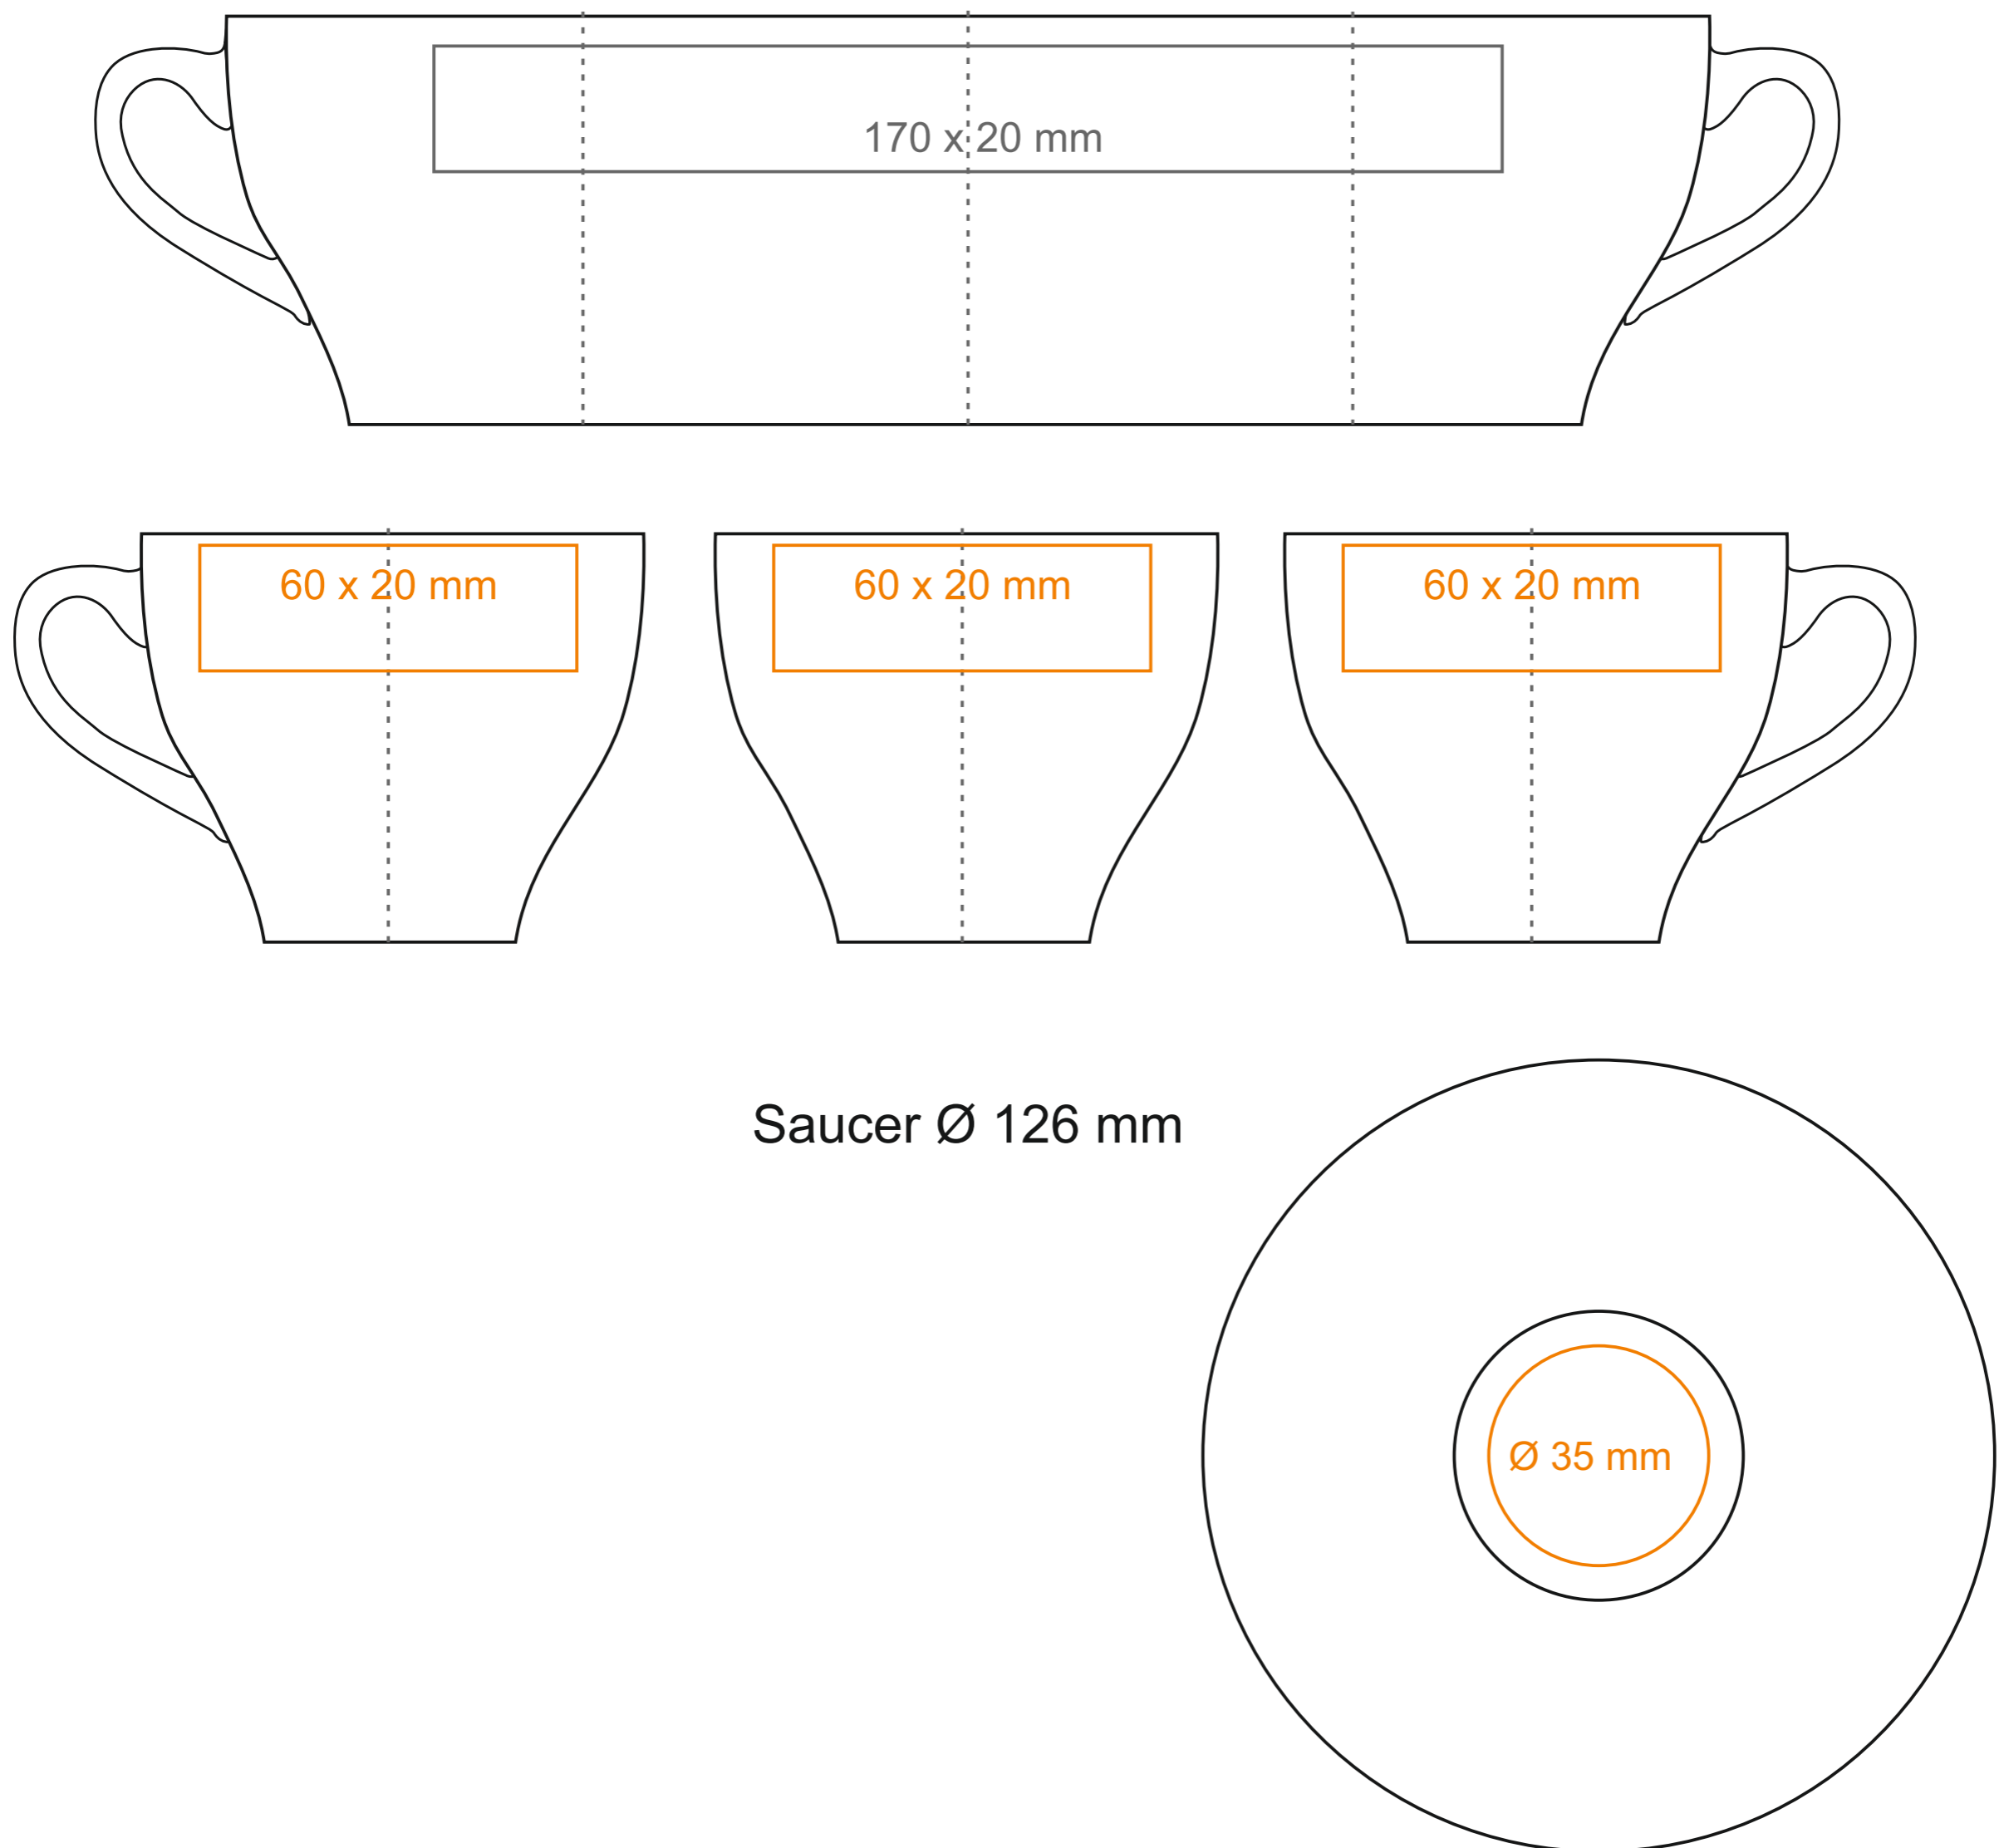

C252 Verona Bianco Set

70 ml / h: 59 mm / Ø 62 mm

Saucer Ø 106 mm

| | |
|-------------------------------|------------|
| Imprint on the inside | 30 x 10 mm |
| Imprint on the bottom inside | Ø 15 mm |
| Imprint on the bottom outside | Ø 20 mm |

C252 Verona Bianco Set

130 ml / h: 65 mm / Ø 80 mm

| | |
|-------------------------------|------------|
| Imprint on the handle | 50 x 5 mm |
| Imprint on the inside | 30 x 10 mm |
| Imprint on the bottom inside | Ø 20 mm |
| Imprint on the bottom outside | Ø 20 mm |

C252 Verona Bianco Set

220 ml / h: 70 mm / Ø 88 mm

Saucer Ø 140 mm

- Imprint on the handle 30 x 5 mm
- Imprint on the inside 30 x 10 mm
- Imprint on the bottom inside Ø 25 mm
- Imprint on the bottom outside Ø 20 mm