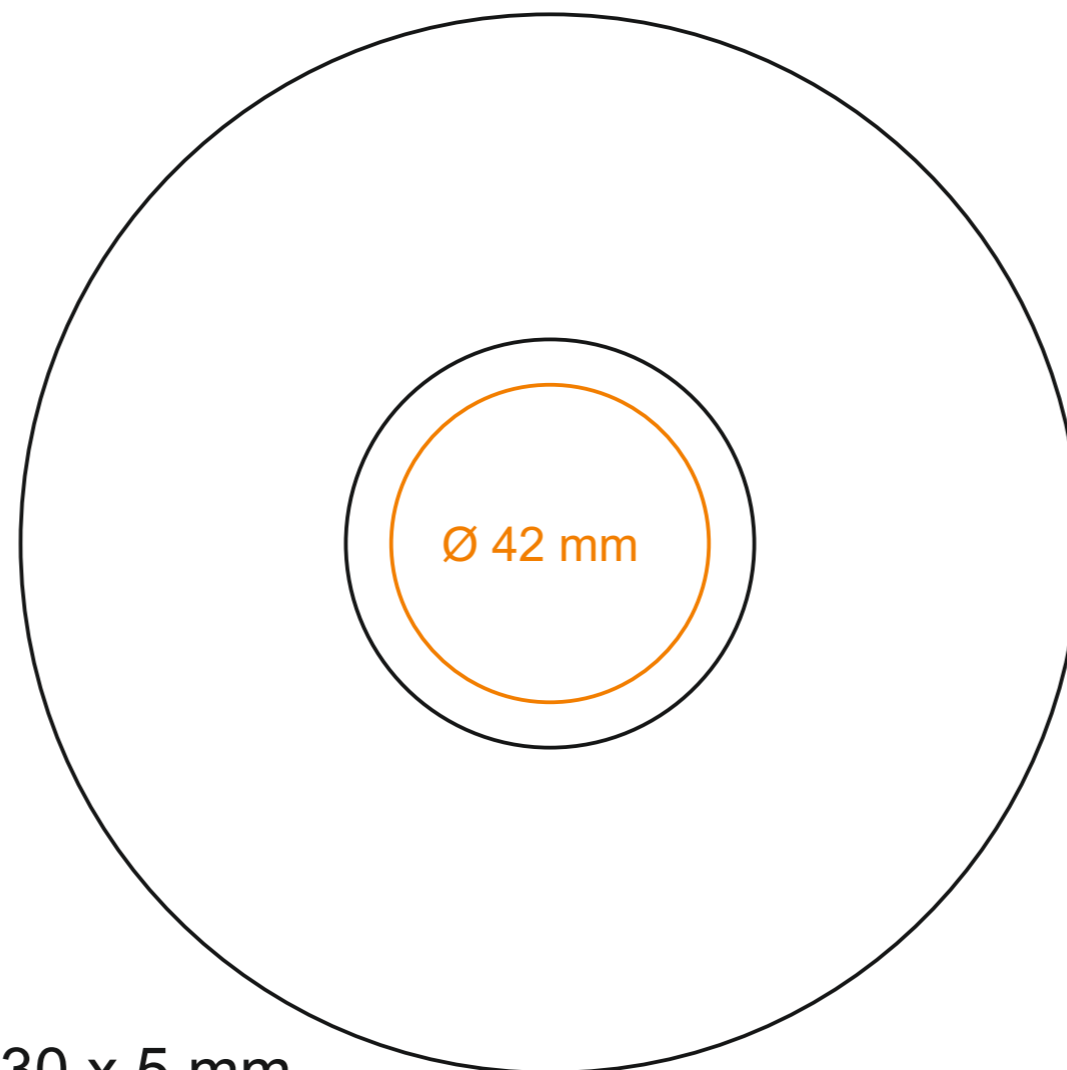

C252 Verona Bianco Set

70 ml / h: 59 mm / Ø 62 mm

Saucer Ø 106 mm

| | |
|-------------------------------|------------|
| Imprint on the inside | 30 x 10 mm |
| Imprint on the bottom inside | Ø 15 mm |
| Imprint on the bottom outside | Ø 20 mm |

C252 Verona Bianco Set

130 ml / h: 65 mm / Ø 80 mm

| | |
|-------------------------------|------------|
| Imprint on the handle | 50 x 5 mm |
| Imprint on the inside | 30 x 10 mm |
| Imprint on the bottom inside | Ø 20 mm |
| Imprint on the bottom outside | Ø 20 mm |

C252 Verona Bianco Set

220 ml / h: 70 mm / Ø 88 mm

Saucer Ø 140 mm

- Imprint on the handle 30 x 5 mm
- Imprint on the inside 30 x 10 mm
- Imprint on the bottom inside Ø 25 mm
- Imprint on the bottom outside Ø 20 mm