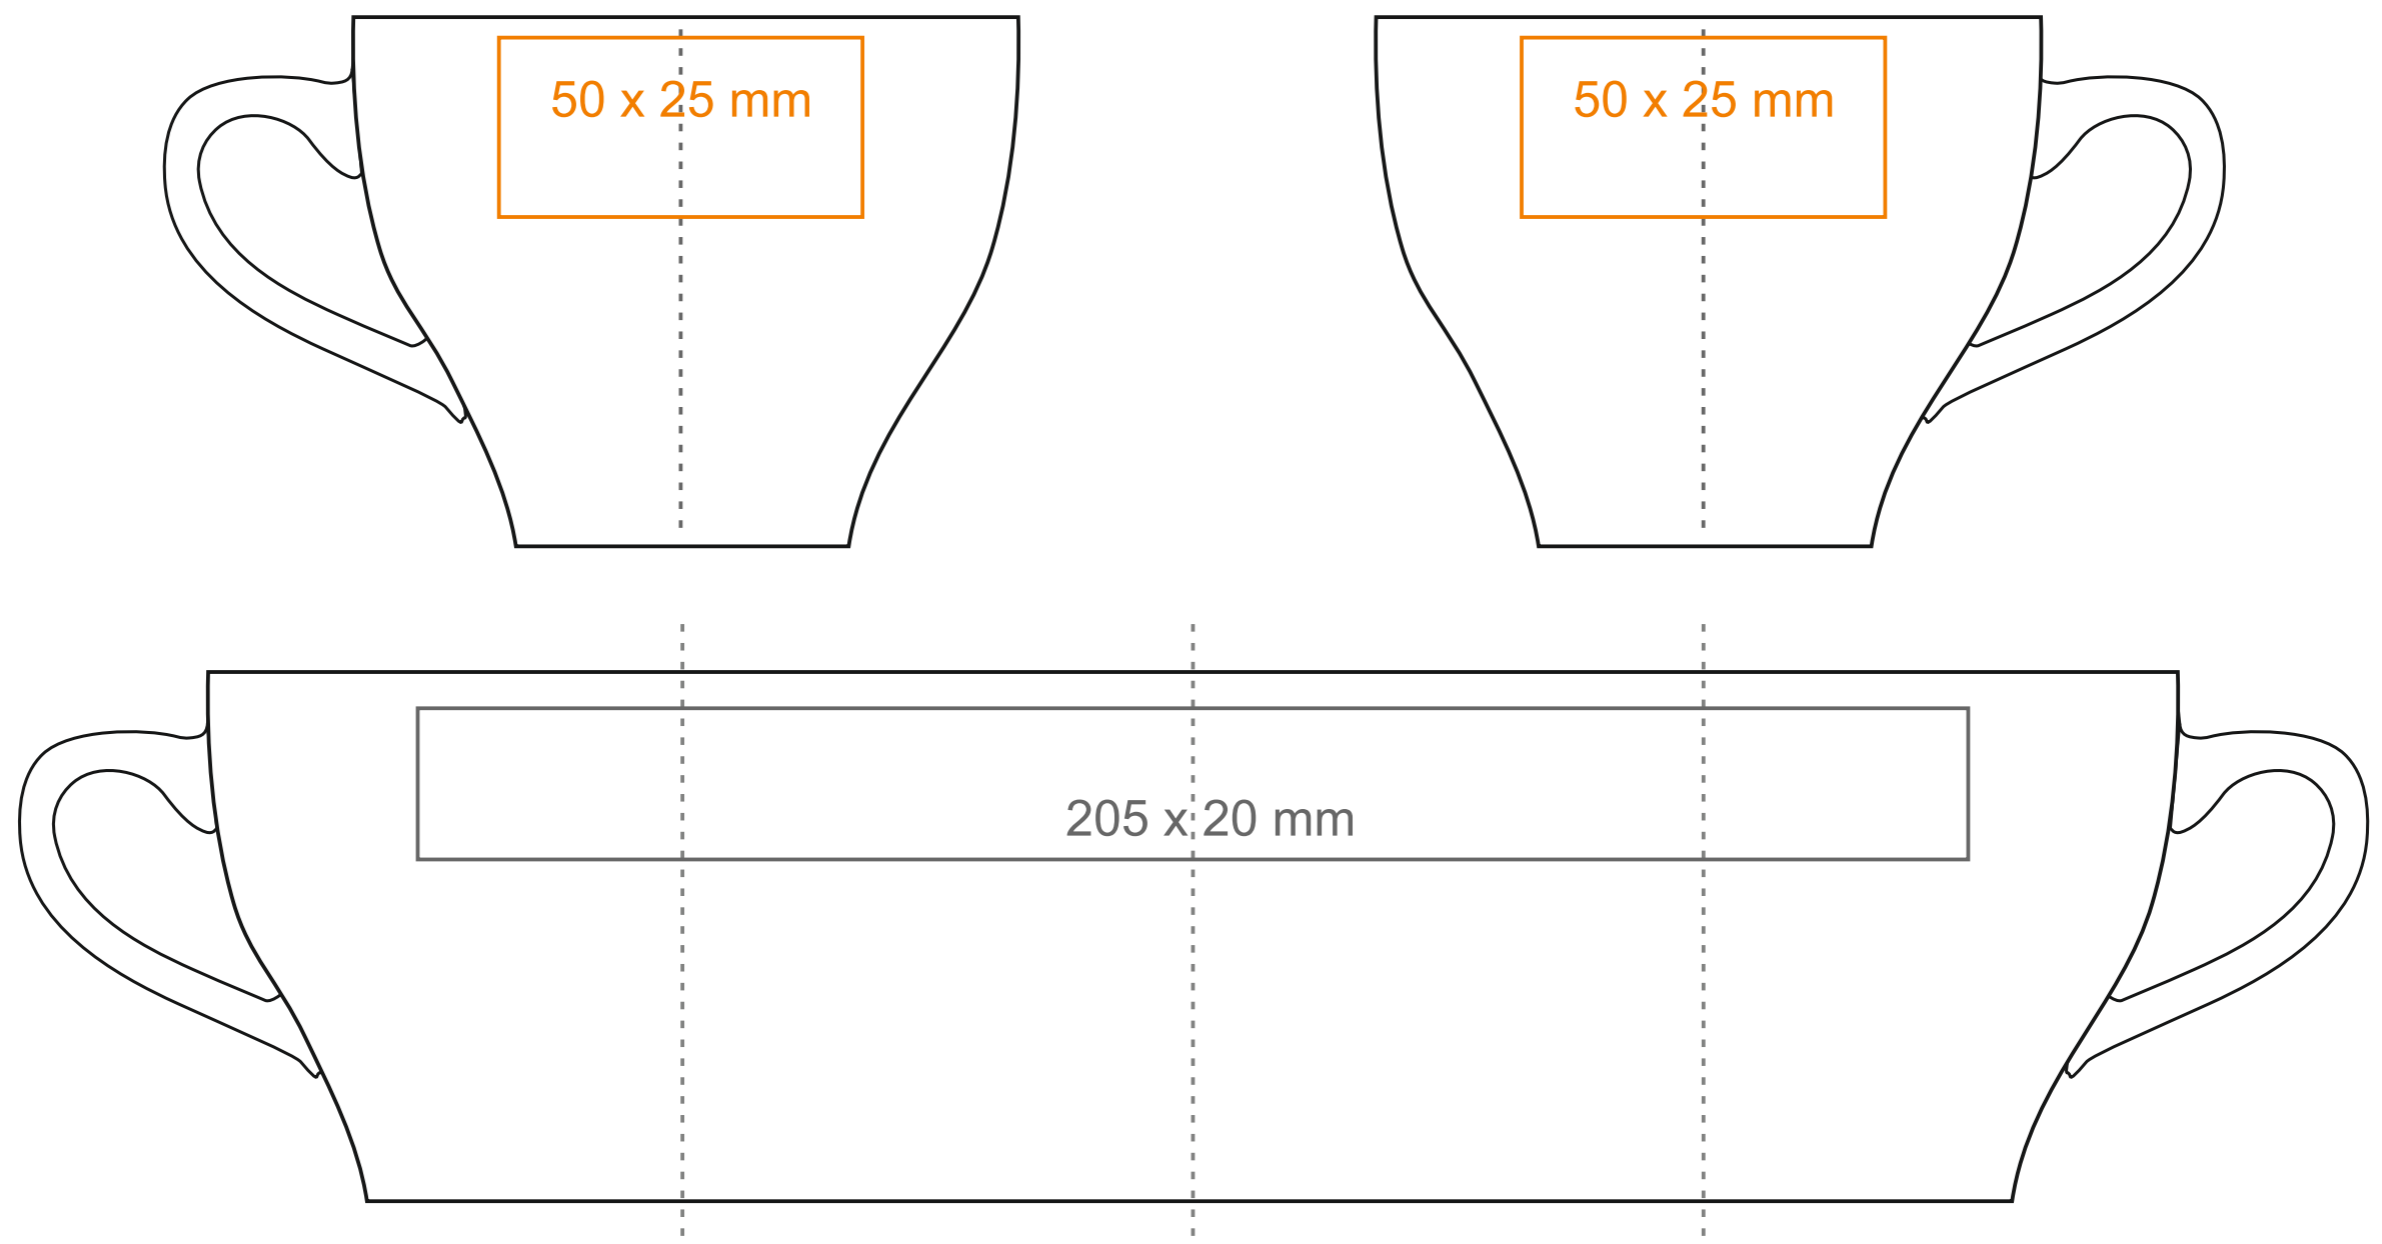

C252 Verona Bianco Set

70 ml / h: 59 mm / Ø 62 mm

Saucer Ø 106 mm

| | |
|-------------------------------|------------|
| Imprint on the inside | 30 x 10 mm |
| Imprint on the bottom inside | Ø 15 mm |
| Imprint on the bottom outside | Ø 20 mm |

C252 Verona Bianco Set

130 ml / h: 65 mm / Ø 80 mm

| | |
|-------------------------------|------------|
| Imprint on the handle | 50 x 5 mm |
| Imprint on the inside | 30 x 10 mm |
| Imprint on the bottom inside | Ø 20 mm |
| Imprint on the bottom outside | Ø 20 mm |

C252 Verona Bianco Set

220 ml / h: 70 mm / Ø 88 mm

Saucer Ø 140 mm

- Imprint on the handle 30 x 5 mm
- Imprint on the inside 30 x 10 mm
- Imprint on the bottom inside Ø 25 mm
- Imprint on the bottom outside Ø 20 mm