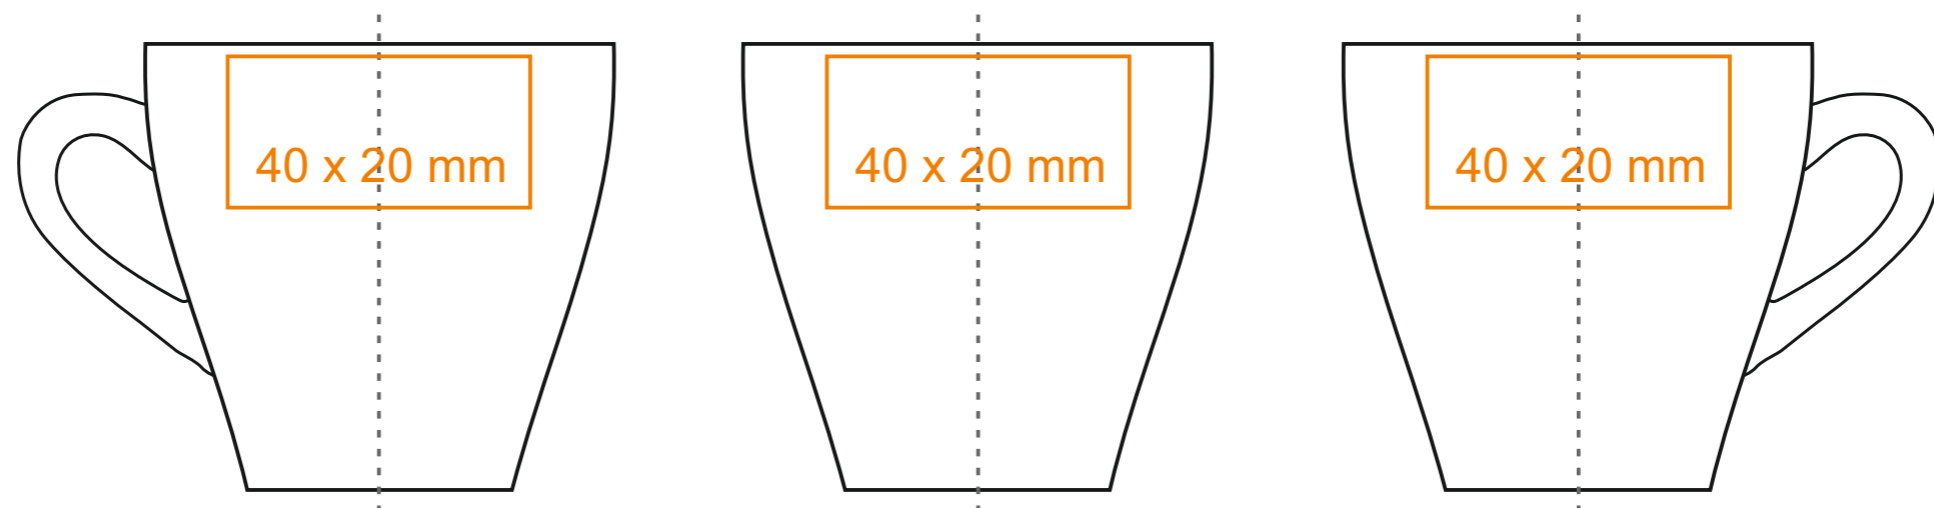

C252 Verona Bianco Set

70 ml / h: 59 mm / Ø 62 mm

Saucer Ø 106 mm

| | |
|-------------------------------|------------|
| Imprint on the inside | 30 x 10 mm |
| Imprint on the bottom inside | Ø 15 mm |
| Imprint on the bottom outside | Ø 20 mm |

C252 Verona Bianco Set

130 ml / h: 65 mm / Ø 80 mm

| | |
|-------------------------------|------------|
| Imprint on the handle | 50 x 5 mm |
| Imprint on the inside | 30 x 10 mm |
| Imprint on the bottom inside | Ø 20 mm |
| Imprint on the bottom outside | Ø 20 mm |

C252 Verona Bianco Set

220 ml / h: 70 mm / Ø 88 mm

Saucer Ø 140 mm

- Imprint on the handle 30 x 5 mm
- Imprint on the inside 30 x 10 mm
- Imprint on the bottom inside Ø 25 mm
- Imprint on the bottom outside Ø 20 mm