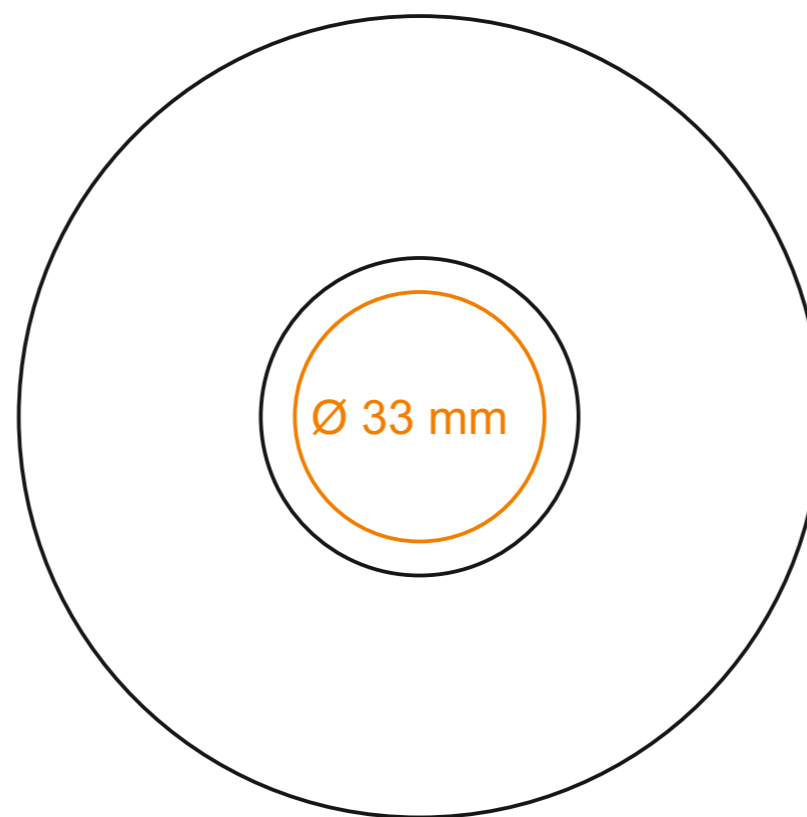

C252 Verona Bianco Set

70 ml / h: 59 mm / Ø 62 mm

Saucer Ø 106 mm

| | |
|-------------------------------|------------|
| Imprint on the inside | 30 x 10 mm |
| Imprint on the bottom inside | Ø 15 mm |
| Imprint on the bottom outside | Ø 20 mm |

C252 Verona Bianco Set

130 ml / h: 65 mm / Ø 80 mm

| | |
|-------------------------------|------------|
| Imprint on the handle | 50 x 5 mm |
| Imprint on the inside | 30 x 10 mm |
| Imprint on the bottom inside | Ø 20 mm |
| Imprint on the bottom outside | Ø 20 mm |

C252 Verona Bianco Set

220 ml / h: 70 mm / Ø 88 mm

Saucer Ø 140 mm

- Imprint on the handle 30 x 5 mm
- Imprint on the inside 30 x 10 mm
- Imprint on the bottom inside Ø 25 mm
- Imprint on the bottom outside Ø 20 mm