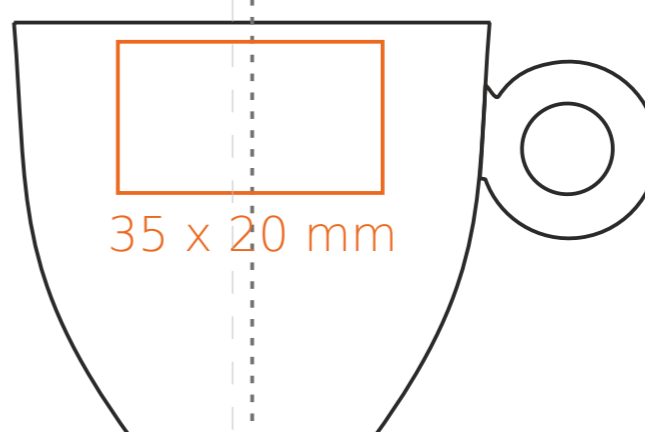

C/232 Venus Set

200 ml / h: 64 mm / Ø 92 mm

- Imprint on the handle
- Imprint on the inside
- Imprint on the bottom inside
- Imprint on the bottom outside

- 50 x 6 mm
- 40 x 20 mm
- Ø 30 mm
- Ø 20 mm

*In the case of projects for transfer print running outside of the standard print area, please contact our sales department.

[How to prepare print material](#)

meaning

- Transfer Print
- Sensitive Touch
- Direct Print

C/232 Venus Set

130 ml / h: 59 mm / Ø 78 mm

- Imprint on the handle
- Imprint on the inside
- Imprint on the bottom inside
- Imprint on the bottom outside

- 50 x 6 mm
- 40 x 20 mm
- Ø 30 mm
- Ø 20 mm

*In the case of projects for transfer print running outside of the standard print area, please contact our sales department.

[How to prepare print material](#)

meaning

- Transfer Print
- Sensitive Touch
- Direct Print

C/232 Venus Set

80 ml / h: 55 mm / Ø 63 mm

Imprint on the handle

Imprint on the inside

Imprint on the bottom inside

Imprint on the bottom outside