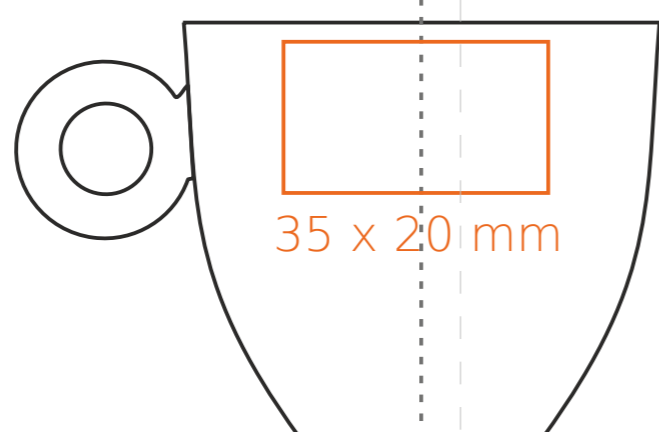

C/232 Venus Set

200 ml / h: 64 mm / Ø 92 mm

- Imprint on the handle
- Imprint on the inside
- Imprint on the bottom inside
- Imprint on the bottom outside

- 50 x 6 mm
- 40 x 20 mm
- Ø 30 mm
- Ø 20 mm

*In the case of projects for transfer print running outside of the standard print area, please contact our sales department.

[How to prepare print material](#)

meaning

- Transfer Print
- Sensitive Touch
- Direct Print

C/232 Venus Set

130 ml / h: 59 mm / Ø 78 mm

- Imprint on the handle
- Imprint on the inside
- Imprint on the bottom inside
- Imprint on the bottom outside

- 50 x 6 mm
- 40 x 20 mm
- Ø 30 mm
- Ø 20 mm

*In the case of projects for transfer print running outside of the standard print area, please contact our sales department.

[How to prepare print material](#)

meaning

- Transfer Print
- Sensitive Touch
- Direct Print

C/232 Venus Set

80 ml / h: 55 mm / Ø 63 mm

Imprint on the handle

Imprint on the inside

Imprint on the bottom inside

Imprint on the bottom outside