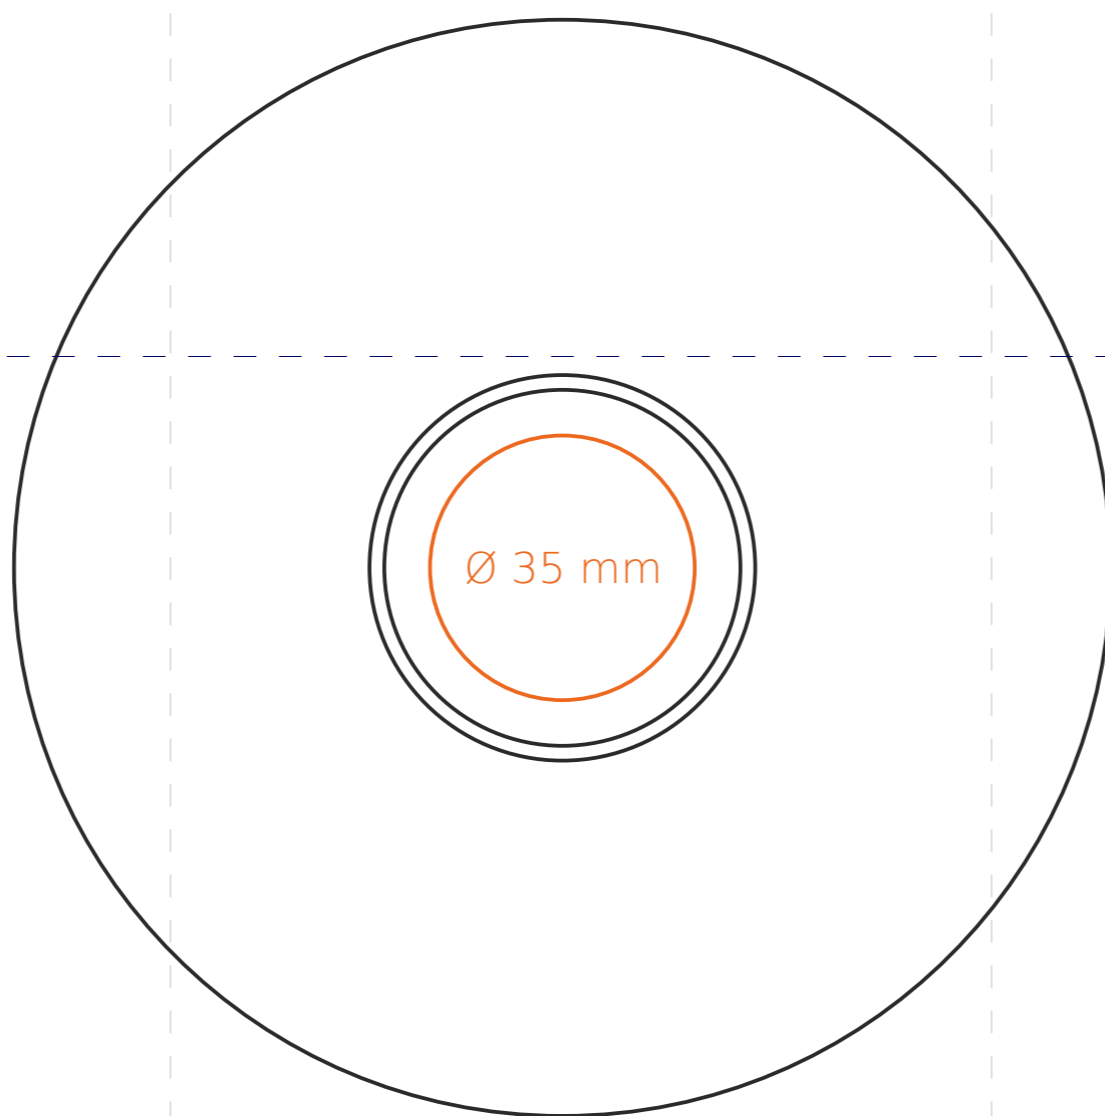

C/232 Venus Set

200 ml / h: 64 mm / Ø 92 mm

- Imprint on the handle
- Imprint on the inside
- Imprint on the bottom inside
- Imprint on the bottom outside

- 50 x 6 mm
- 40 x 20 mm
- Ø 30 mm
- Ø 20 mm

*In the case of projects for transfer print running outside of the standard print area, please contact our sales department.

[How to prepare print material](#)

meaning

- Transfer Print
- Sensitive Touch
- Direct Print

C/232 Venus Set

130 ml / h: 59 mm / Ø 78 mm

- Imprint on the handle
- Imprint on the inside
- Imprint on the bottom inside
- Imprint on the bottom outside

meaning

- Transfer Print
- Sensitive Touch
- Direct Print

C/232 Venus Set

80 ml / h: 55 mm / Ø 63 mm

Imprint on the handle

Imprint on the inside

Imprint on the bottom inside

Imprint on the bottom outside

- 50 x 6 mm

- 30 x 15 mm

- Ø 10 mm

- Ø 15 mm

*In the case of projects for transfer print running outside of the standard print area, please contact our sales department.

[How to prepare print material](#)

meaning