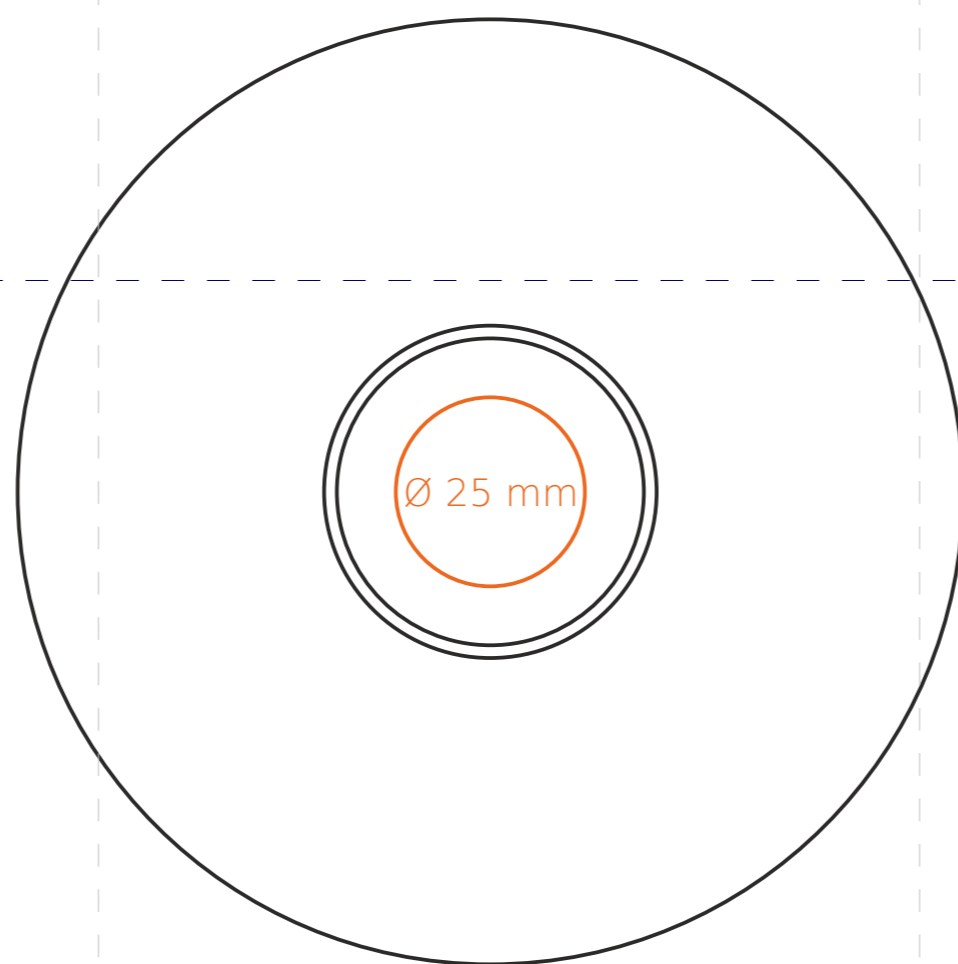

C/232 Venus Set

200 ml / h: 64 mm / Ø 92 mm

- Imprint on the handle
- Imprint on the inside
- Imprint on the bottom inside
- Imprint on the bottom outside

- 50 x 6 mm
- 40 x 20 mm
- Ø 30 mm
- Ø 20 mm

*In the case of projects for transfer print running outside of the standard print area, please contact our sales department.

[How to prepare print material](#)

meaning

- Transfer Print
- Sensitive Touch
- Direct Print

C/232 Venus Set

130 ml / h: 59 mm / Ø 78 mm

- Imprint on the handle
- Imprint on the inside
- Imprint on the bottom inside
- Imprint on the bottom outside

- 50 x 6 mm
- 40 x 20 mm
- Ø 30 mm
- Ø 20 mm

*In the case of projects for transfer print running outside of the standard print area, please contact our sales department.

[How to prepare print material](#)

meaning

- Transfer Print
- Sensitive Touch
- Direct Print

C/232 Venus Set

80 ml / h: 55 mm / Ø 63 mm

Imprint on the handle

Imprint on the inside

Imprint on the bottom inside

Imprint on the bottom outside