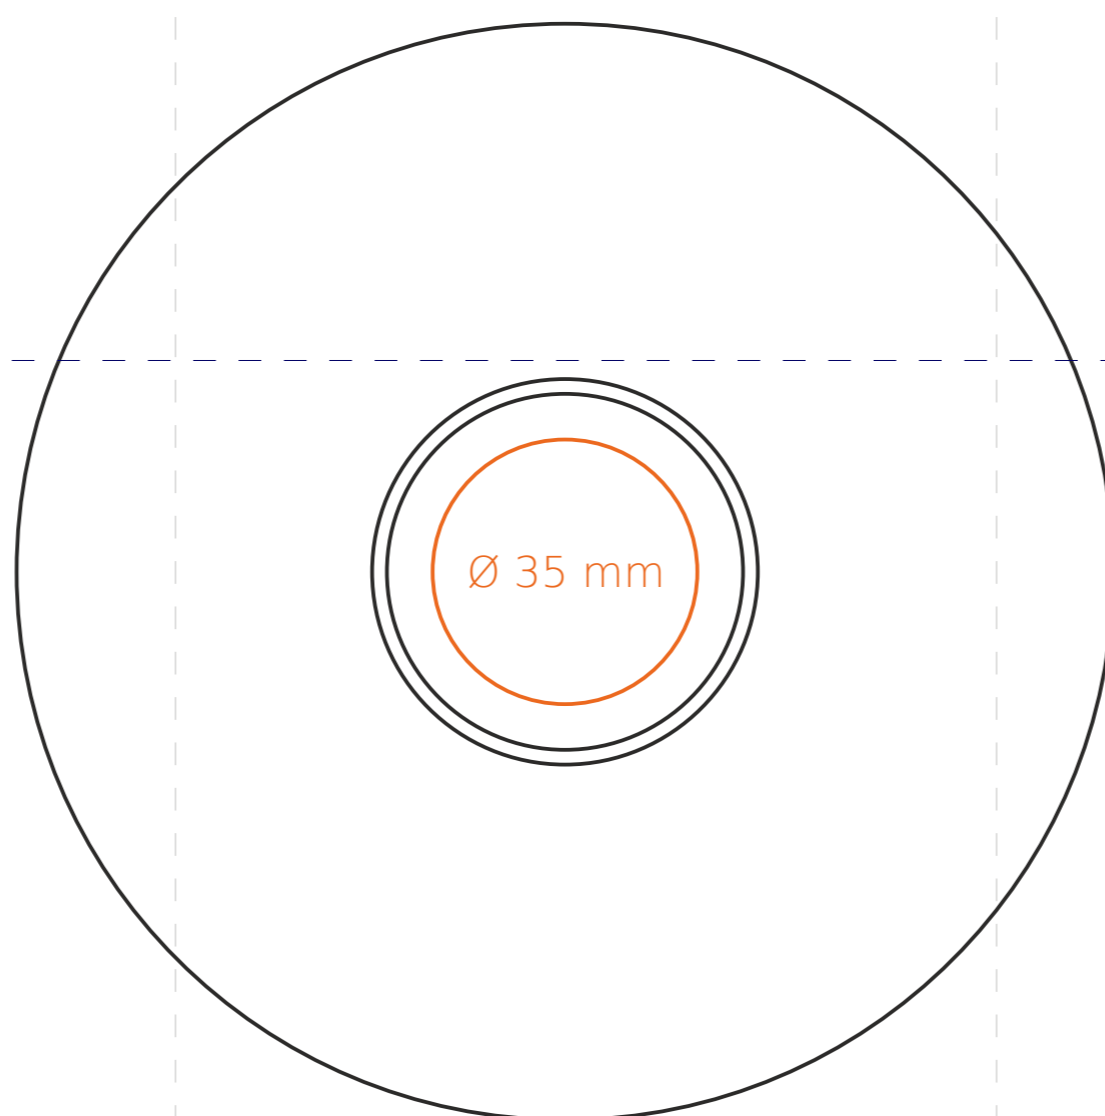

C/232 Venus Set

200 ml / h: 64 mm / Ø 92 mm

- Imprint on the handle
- Imprint on the inside
- Imprint on the bottom inside
- Imprint on the bottom outside

- 50 x 6 mm
- 40 x 20 mm
- Ø 30 mm
- Ø 20 mm

*In the case of projects for transfer print running outside of the standard print area, please contact our sales department.

[How to prepare print material](#)

meaning

- Transfer Print
- Sensitive Touch
- Direct Print

C/232 Venus Set

130 ml / h: 59 mm / Ø 78 mm

- Imprint on the handle
- Imprint on the inside
- Imprint on the bottom inside
- Imprint on the bottom outside

meaning

- Transfer Print
- Sensitive Touch
- Direct Print

C/232 Venus Set

80 ml / h: 55 mm / Ø 63 mm

Imprint on the handle

Imprint on the inside

Imprint on the bottom inside

Imprint on the bottom outside

- 50 x 6 mm

- 30 x 15 mm

- Ø 10 mm

- Ø 15 mm

*In the case of projects for transfer print running outside of the standard print area, please contact our sales department.

[How to prepare print material](#)

meaning