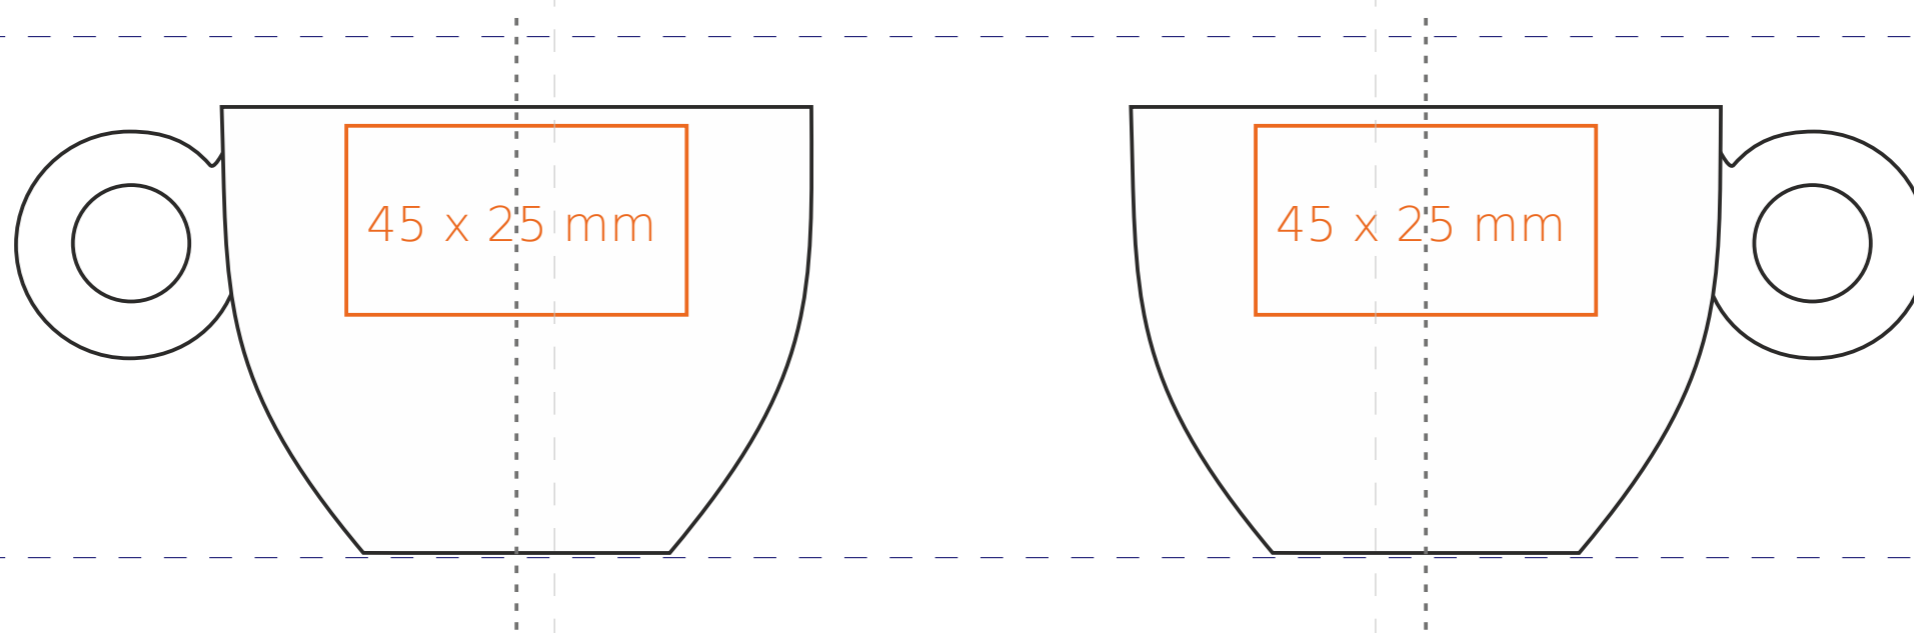

C/232 Venus Set

200 ml / h: 64 mm / Ø 92 mm

- Imprint on the handle
- Imprint on the inside
- Imprint on the bottom inside
- Imprint on the bottom outside

- 50 x 6 mm
- 40 x 20 mm
- Ø 30 mm
- Ø 20 mm

*In the case of projects for transfer print running outside of the standard print area, please contact our sales department.

[How to prepare print material](#)

meaning

- Transfer Print
- Sensitive Touch
- Direct Print

C/232 Venus Set

130 ml / h: 59 mm / Ø 78 mm

- Imprint on the handle
- Imprint on the inside
- Imprint on the bottom inside
- Imprint on the bottom outside

meaning

- Transfer Print
- Sensitive Touch
- Direct Print

C/232 Venus Set

80 ml / h: 55 mm / Ø 63 mm

Imprint on the handle

Imprint on the inside

Imprint on the bottom inside

Imprint on the bottom outside

- 50 x 6 mm

- 30 x 15 mm

- Ø 10 mm

- Ø 15 mm

*In the case of projects for transfer print running outside of the standard print area, please contact our sales department.

[How to prepare print material](#)

meaning