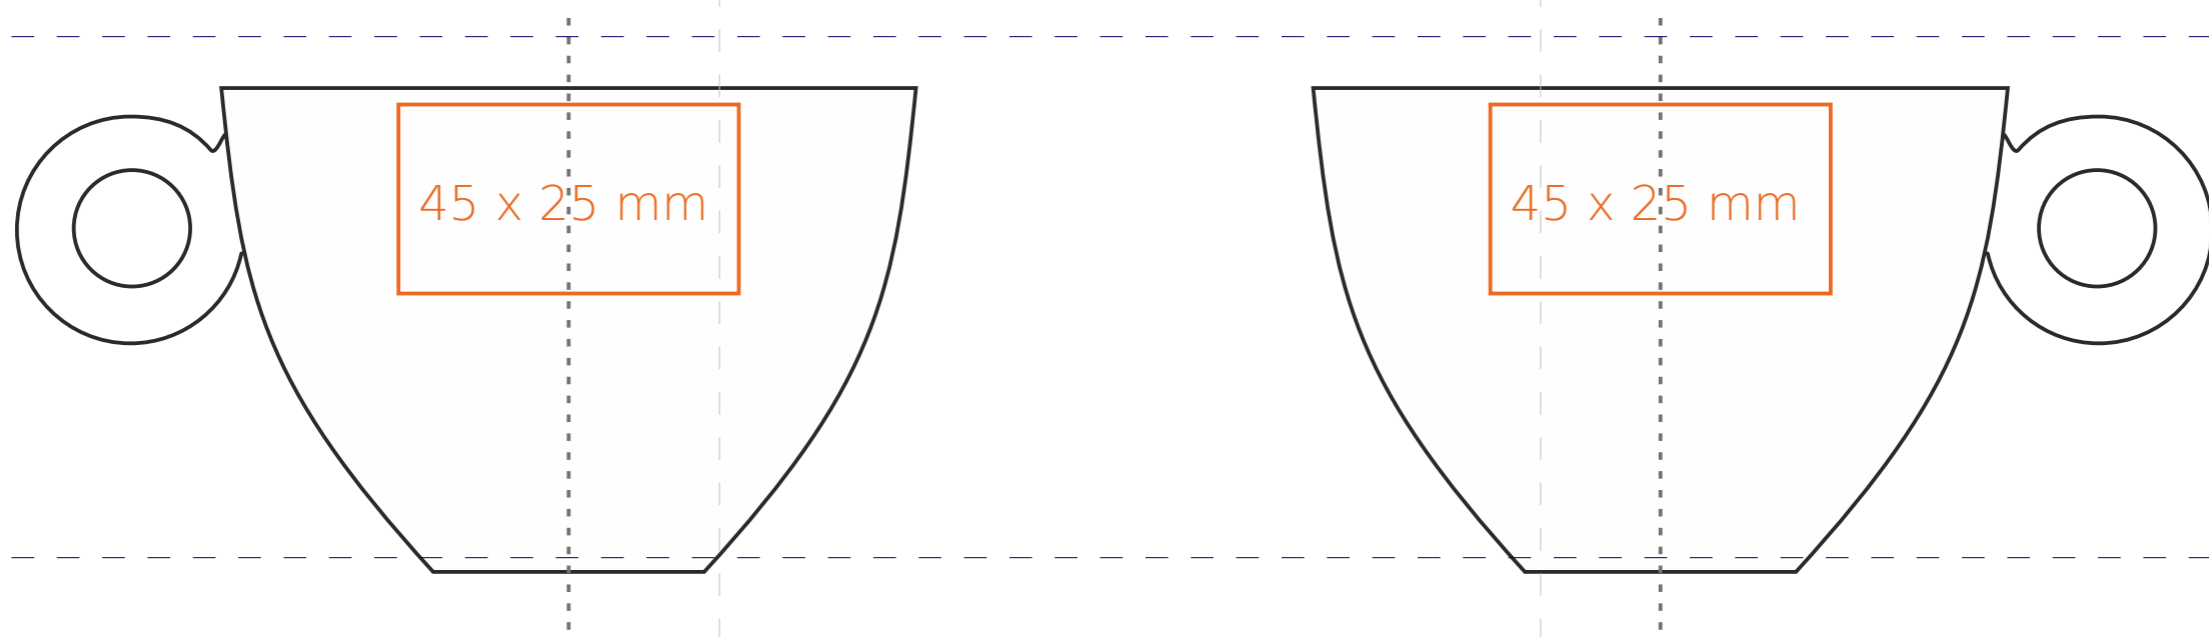

C/232 Venus Set

200 ml / h: 64 mm / Ø 92 mm

- Imprint on the handle
- Imprint on the inside
- Imprint on the bottom inside
- Imprint on the bottom outside

- 50 x 6 mm
- 40 x 20 mm
- Ø 30 mm
- Ø 20 mm

*In the case of projects for transfer print running outside of the standard print area, please contact our sales department.

[How to prepare print material](#)

meaning

- Transfer Print
- Sensitive Touch
- Direct Print

C/232 Venus Set

130 ml / h: 59 mm / Ø 78 mm

- Imprint on the handle
- Imprint on the inside
- Imprint on the bottom inside
- Imprint on the bottom outside

meaning

- Transfer Print
- Sensitive Touch
- Direct Print

C/232 Venus Set

80 ml / h: 55 mm / Ø 63 mm

Imprint on the handle

Imprint on the inside

Imprint on the bottom inside

Imprint on the bottom outside

- 50 x 6 mm

- 30 x 15 mm

- Ø 10 mm

- Ø 15 mm

*In the case of projects for transfer print running outside of the standard print area, please contact our sales department.

[How to prepare print material](#)

meaning