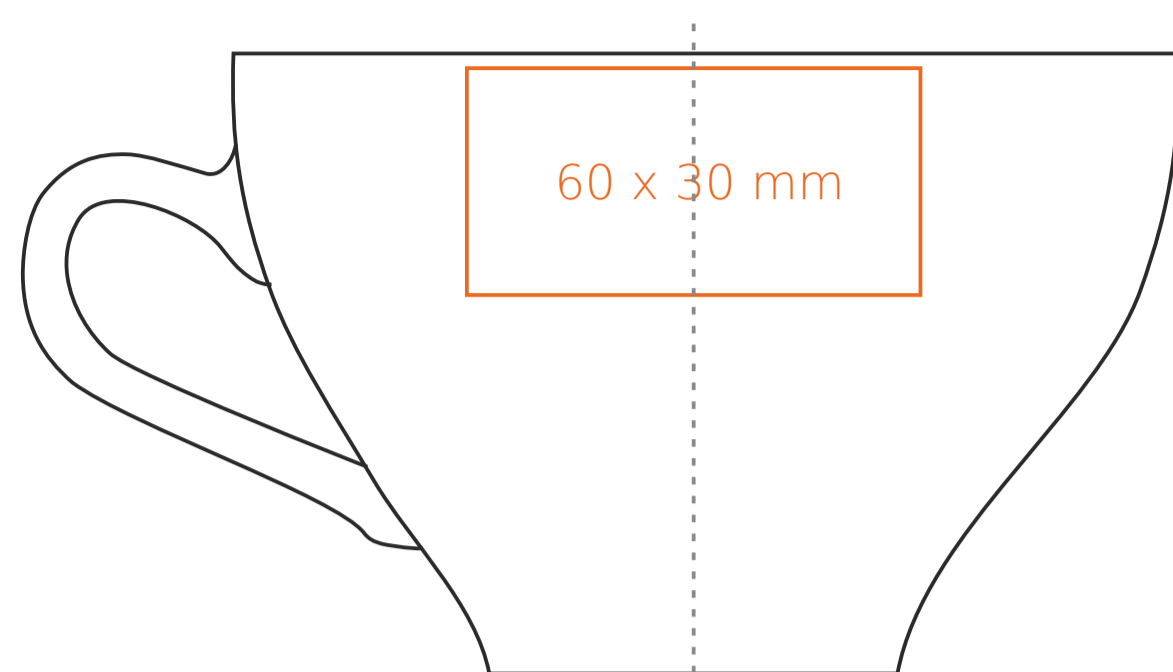

M_229 Venezia

70 ml / h: 60 mm / Ø 63 mm

saucer Ø 120 mm

Imprint on the handle
Imprint on the inside
Imprint on the bottom outside

- 30 x 5 mm
- 30 x 10 mm
- Ø 20 mm

*In the case of projects for transfer print running outside of the standard print area, please contact our sales department.

200 ml / h: 70 mm / Ø 87 mm

saucer Ø 140 mm

- Imprint on the handle - 30 x 5 mm
- Imprint on the inside - 40 x 15 mm
- Imprint on the bottom inside - Ø 30 mm
- Imprint on the bottom outside - Ø 25 mm

*In the case of projects for transfer print running outside of the standard print area, please contact our sales department.

[How to prepare print material](#)

meaning

- Transfer Print
- Sensitive Touch
- Direct Print

M_229 Venezia

450 ml / h: 82 mm / Ø 125 mm

60 x 30 mm

60 x 30 mm

350 x 25 mm

saucer Ø 170 mm

Ø 40 mm

- | | |
|-------------------------------|--------------|
| Imprint on the handle | - 30 x 5 mm |
| Imprint on the inside | - 60 x 20 mm |
| Imprint on the bottom inside | - Ø 35 mm |
| Imprint on the bottom outside | - Ø 25 mm |