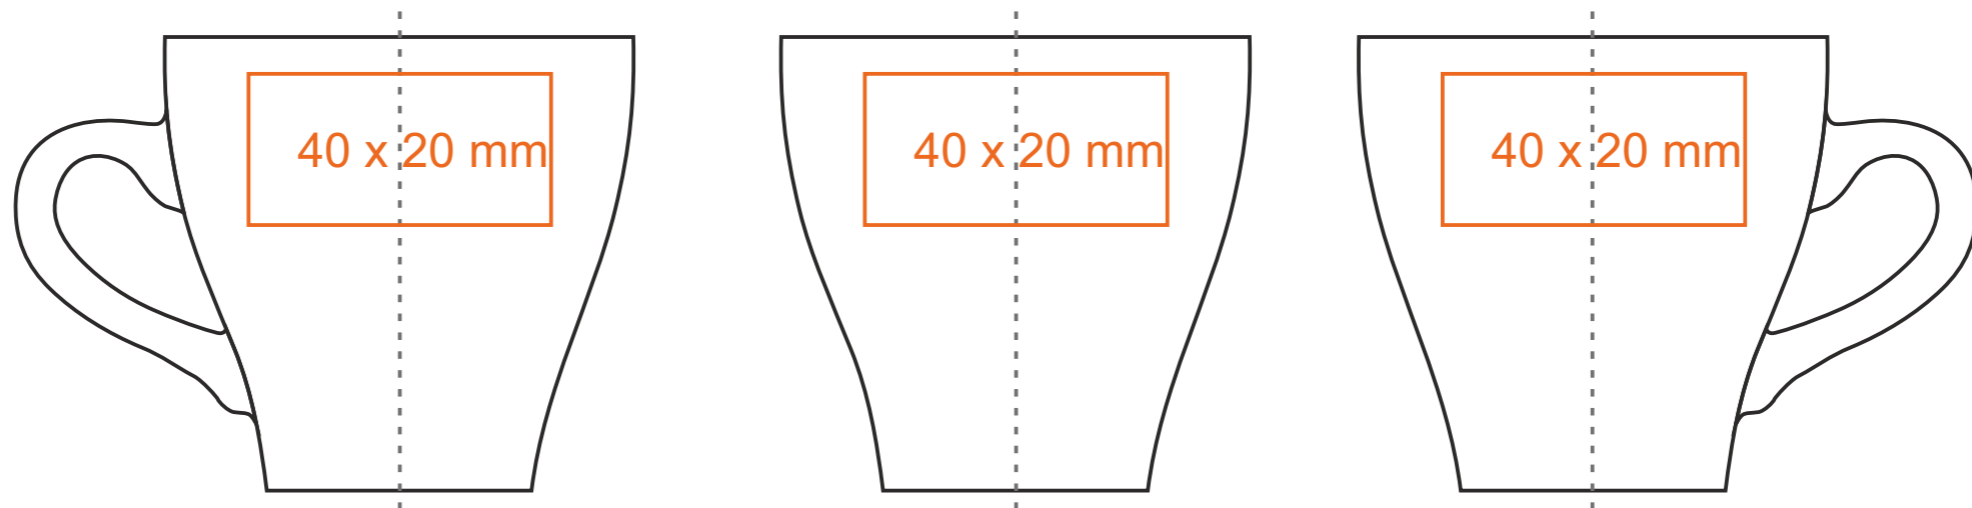

M_229 Venezia

70 ml / h: 60 mm / Ø 63 mm

saucer Ø 120 mm

Imprint on the handle
Imprint on the inside
Imprint on the bottom outside

- 30 x 5 mm
- 30 x 10 mm
- Ø 20 mm

*In the case of projects for transfer print running outside of the standard print area, please contact our sales department.

[How to prepare print material](#)

meaning

- Transfer Print
- Sensitive Touch

M_229 Venezia

150 ml / h: 65 mm / Ø 78 mm

saucer Ø 130 mm

- | | |
|-------------------------------|--------------|
| Imprint on the handle | - 30 x 5 mm |
| Imprint on the inside | - 40 x 10 mm |
| Imprint on the bottom inside | - Ø 25 mm |
| Imprint on the bottom outside | - Ø 25 mm |

200 ml / h: 70 mm / Ø 87 mm

saucer Ø 140 mm

- Imprint on the handle - 30 x 5 mm
- Imprint on the inside - 40 x 15 mm
- Imprint on the bottom inside - Ø 30 mm
- Imprint on the bottom outside - Ø 25 mm

*In the case of projects for transfer print running outside of the standard print area, please contact our sales department.

[How to prepare print material](#)

meaning

- Transfer Print
- Sensitive Touch
- Direct Print

M_229 Venezia

450 ml / h: 82 mm / Ø 125 mm

60 x 30 mm

60 x 30 mm

350 x 25 mm