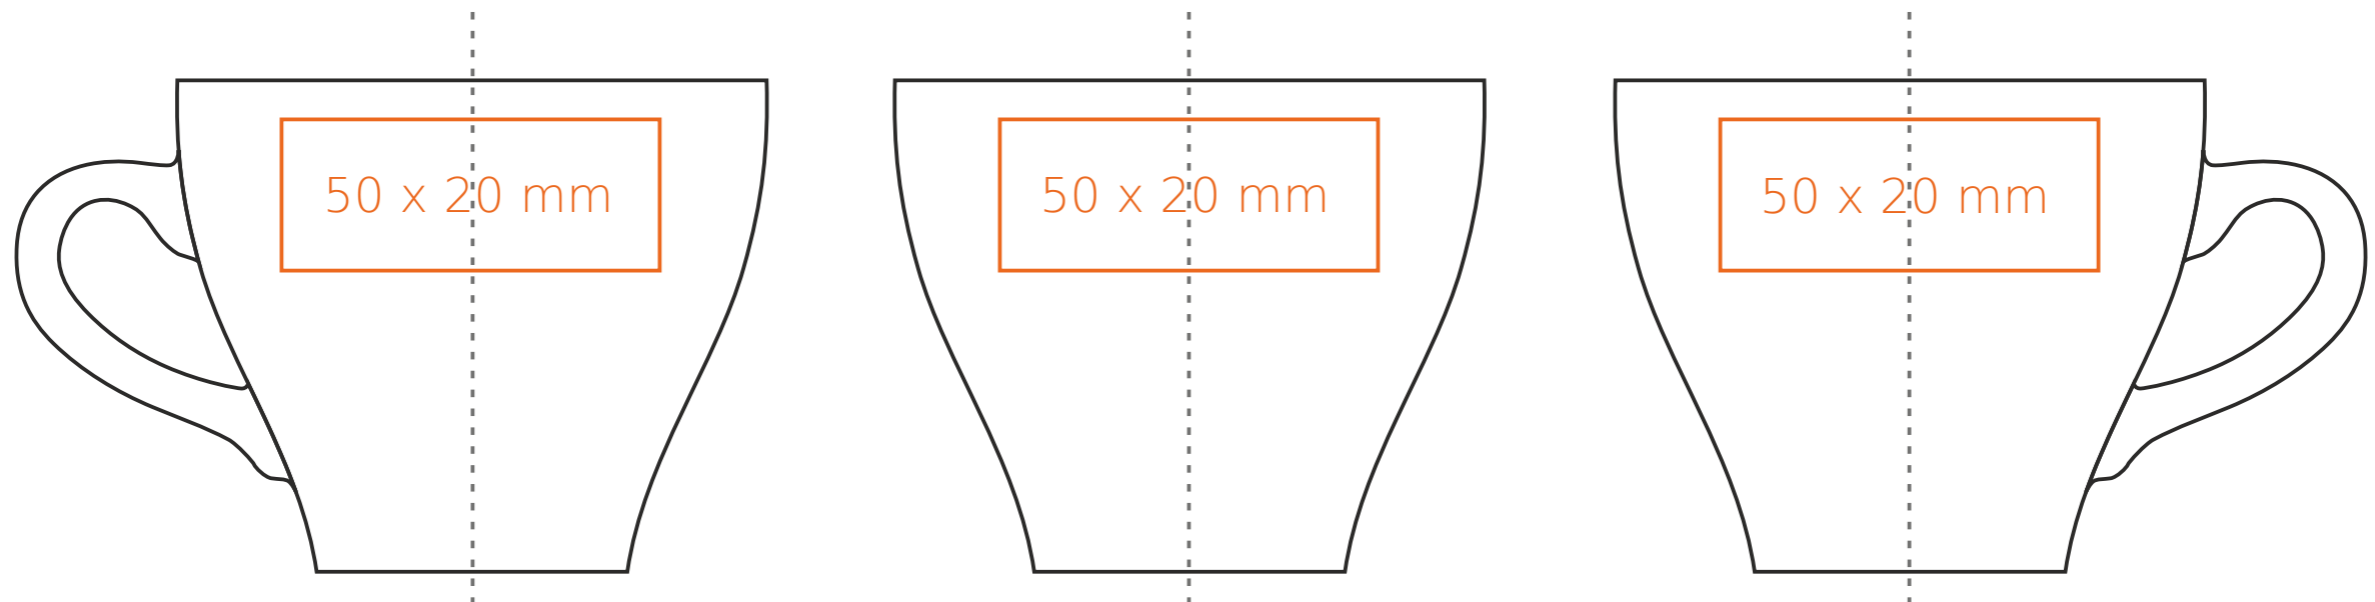

M_229 Venezia

70 ml / h: 60 mm / Ø 63 mm

saucer Ø 120 mm

Imprint on the handle
Imprint on the inside
Imprint on the bottom outside

- 30 x 5 mm
- 30 x 10 mm
- Ø 20 mm

*In the case of projects for transfer print running outside of the standard print area, please contact our sales department.

[How to prepare print material](#)

meaning

- Transfer Print
- Sensitive Touch

M_229 Venezia

150 ml / h: 65 mm / Ø 78 mm

saucer Ø 130 mm

- | | |
|-------------------------------|--------------|
| Imprint on the handle | - 30 x 5 mm |
| Imprint on the inside | - 40 x 10 mm |
| Imprint on the bottom inside | - Ø 25 mm |
| Imprint on the bottom outside | - Ø 25 mm |

200 ml / h: 70 mm / Ø 87 mm

saucer Ø 140 mm

- Imprint on the handle - 30 x 5 mm
- Imprint on the inside - 40 x 15 mm
- Imprint on the bottom inside - Ø 30 mm
- Imprint on the bottom outside - Ø 25 mm

*In the case of projects for transfer print running outside of the standard print area, please contact our sales department.

[How to prepare print material](#)

meaning

- Transfer Print
- Sensitive Touch
- Direct Print

M_229 Venezia

450 ml / h: 82 mm / Ø 125 mm

60 x 30 mm

60 x 30 mm

350 x 25 mm