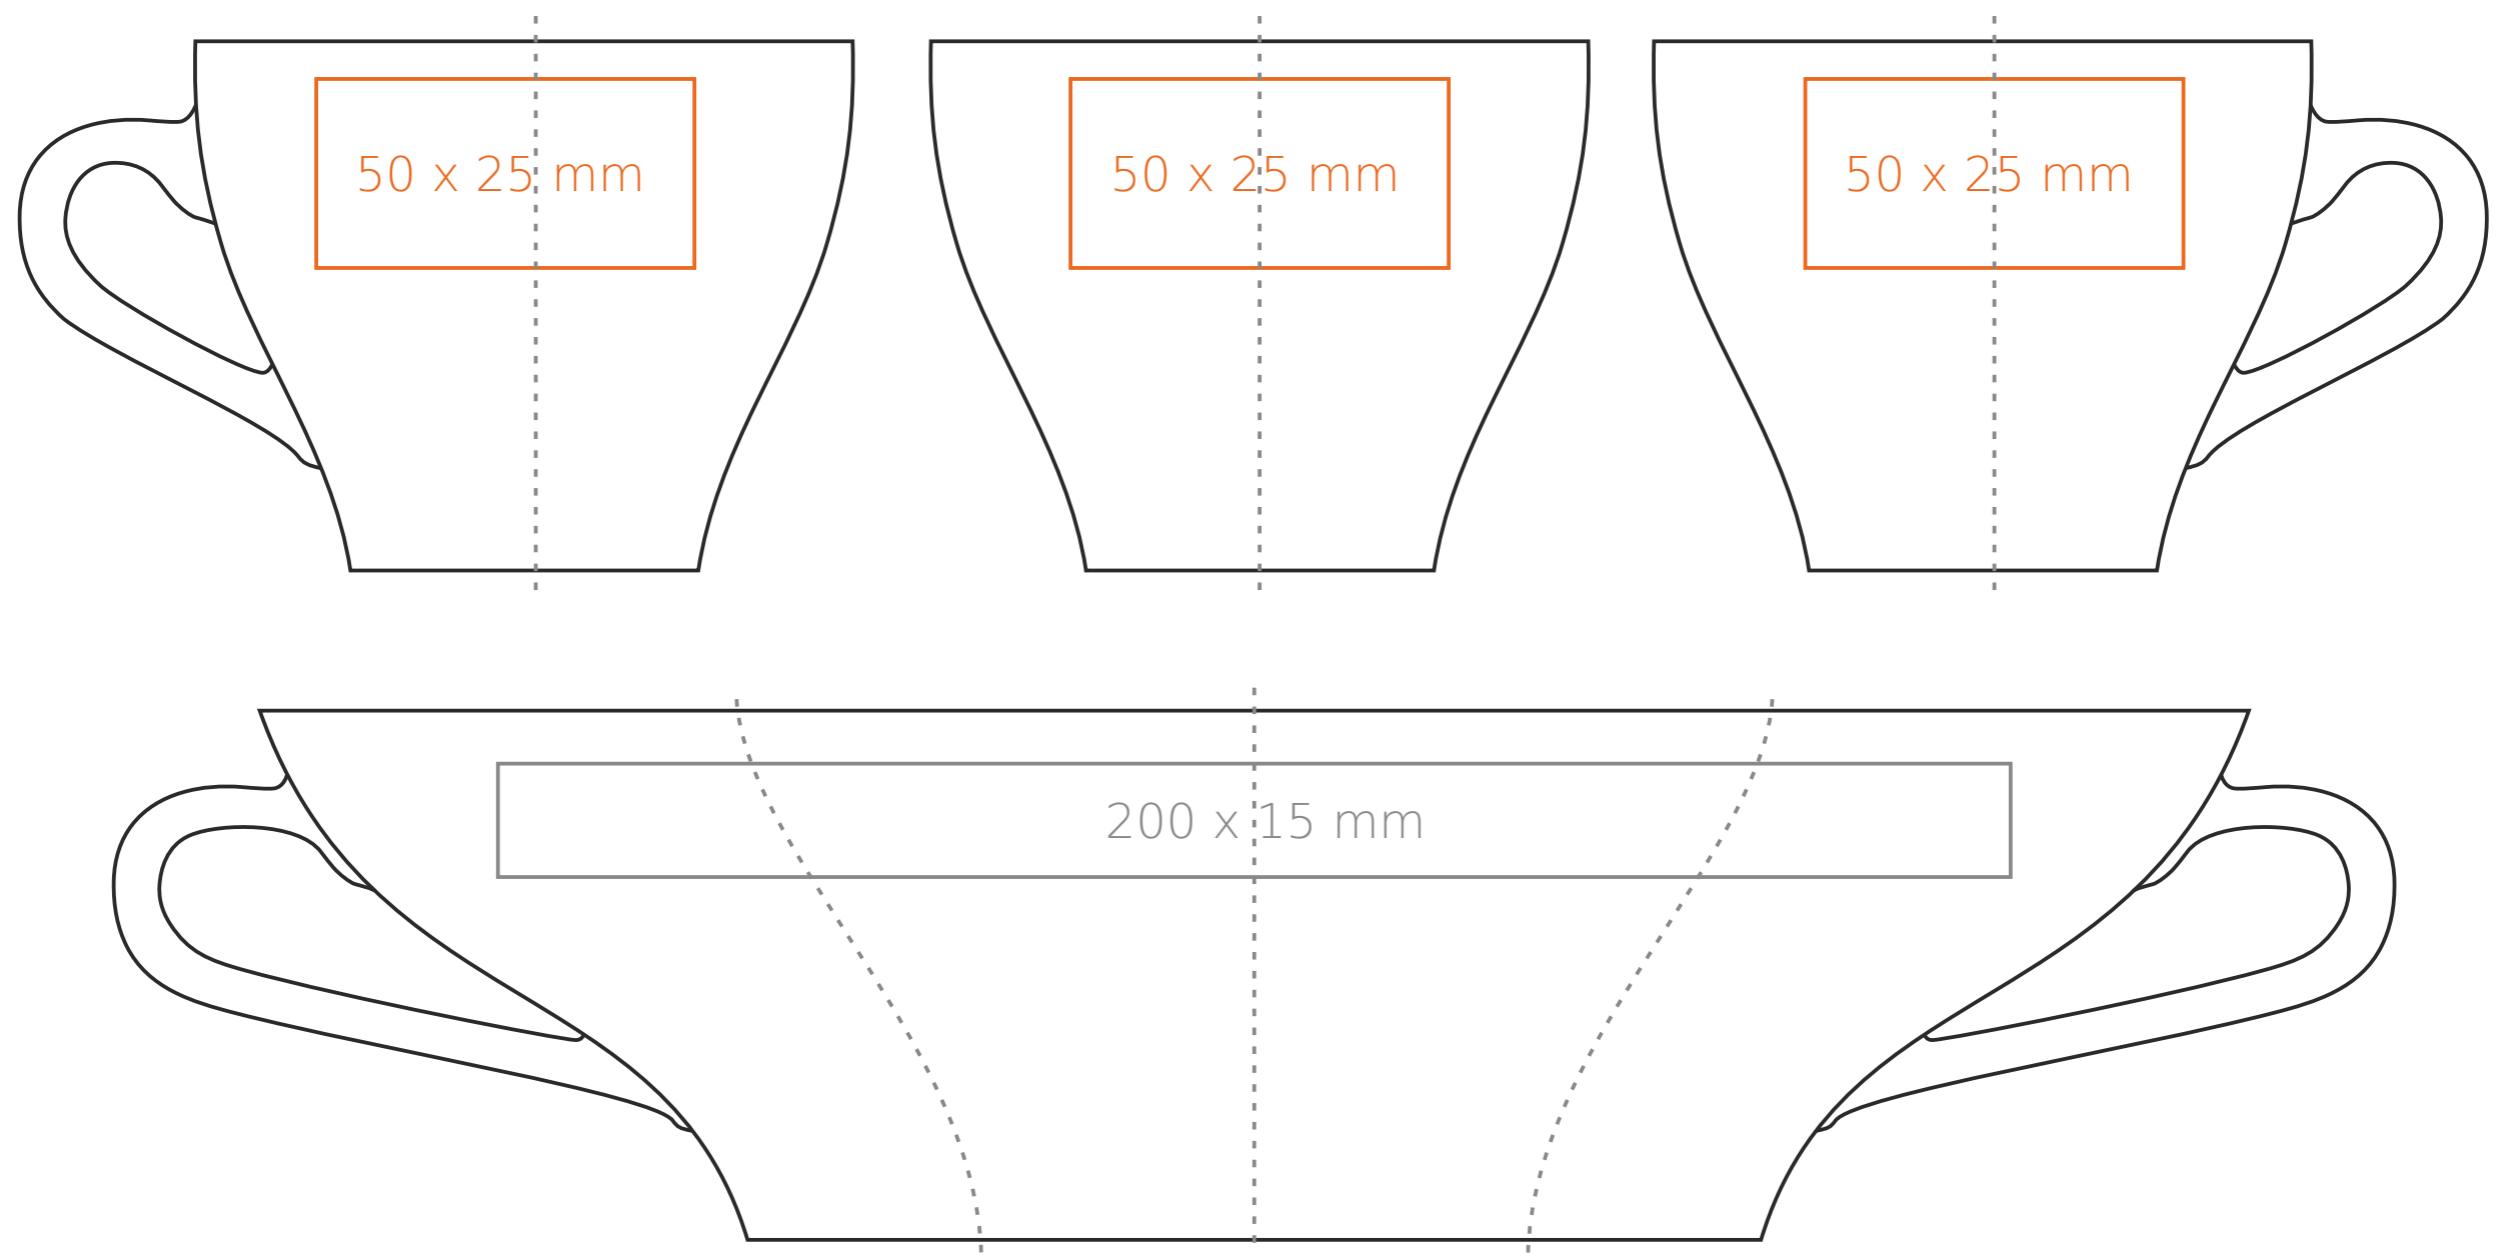

M_229 Venezia

70 ml / h: 60 mm / Ø 63 mm

saucer Ø 120 mm

Imprint on the handle
Imprint on the inside
Imprint on the bottom outside

- 30 x 5 mm
- 30 x 10 mm
- Ø 20 mm

*In the case of projects for transfer print running outside of the standard print area, please contact our sales department.

200 ml / h: 70 mm / Ø 87 mm

saucer Ø 140 mm

- Imprint on the handle - 30 x 5 mm
- Imprint on the inside - 40 x 15 mm
- Imprint on the bottom inside - Ø 30 mm
- Imprint on the bottom outside - Ø 25 mm

*In the case of projects for transfer print running outside of the standard print area, please contact our sales department.

[How to prepare print material](#)

meaning

- Transfer Print
- Sensitive Touch
- Direct Print

M_229 Venezia

450 ml / h: 82 mm / Ø 125 mm

60 x 30 mm

60 x 30 mm

350 x 25 mm

saucer Ø 170 mm

Ø 40 mm

- | | |
|-------------------------------|--------------|
| Imprint on the handle | - 30 x 5 mm |
| Imprint on the inside | - 60 x 20 mm |
| Imprint on the bottom inside | - Ø 35 mm |
| Imprint on the bottom outside | - Ø 25 mm |