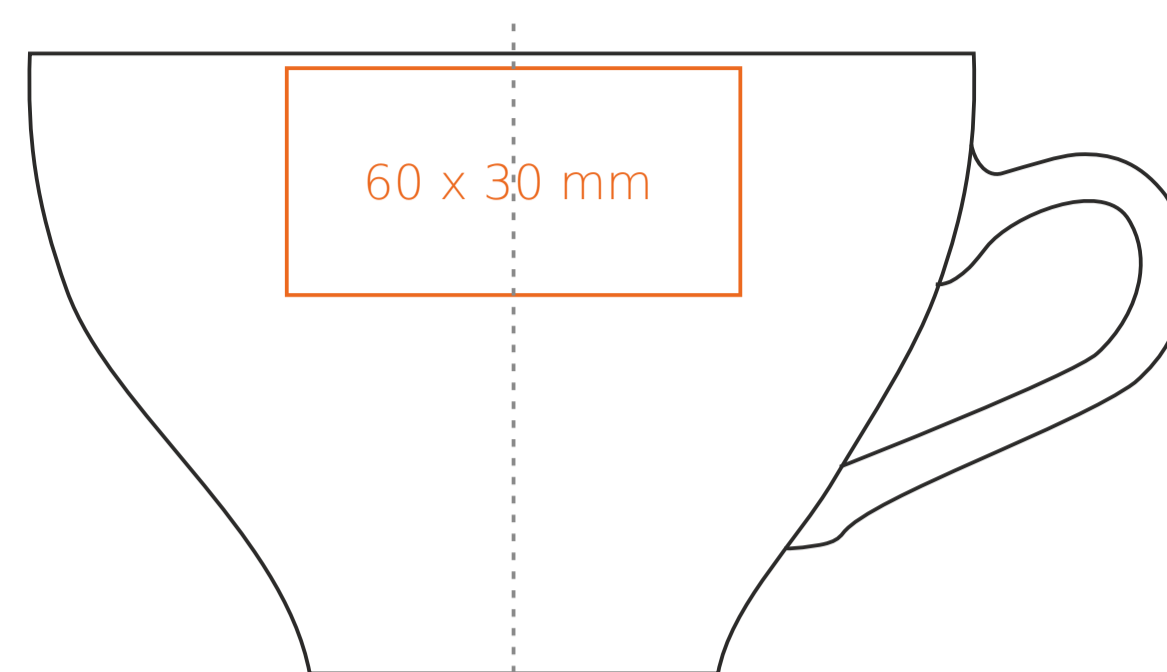

M_229 Venezia

70 ml / h: 60 mm / Ø 63 mm

saucer Ø 120 mm

Imprint on the handle
Imprint on the inside
Imprint on the bottom outside

- 30 x 5 mm
- 30 x 10 mm
- Ø 20 mm

*In the case of projects for transfer print running outside of the standard print area, please contact our sales department.

200 ml / h: 70 mm / Ø 87 mm

saucer Ø 140 mm

- Imprint on the handle - 30 x 5 mm
- Imprint on the inside - 40 x 15 mm
- Imprint on the bottom inside - Ø 30 mm
- Imprint on the bottom outside - Ø 25 mm

*In the case of projects for transfer print running outside of the standard print area, please contact our sales department.

[How to prepare print material](#)

meaning

- Transfer Print
- Sensitive Touch
- Direct Print

M_229 Venezia

450 ml / h: 82 mm / Ø 125 mm

60 x 30 mm

60 x 30 mm

350 x 25 mm

saucer Ø 170 mm

Ø 40 mm

- | | |
|-------------------------------|--------------|
| Imprint on the handle | - 30 x 5 mm |
| Imprint on the inside | - 60 x 20 mm |
| Imprint on the bottom inside | - Ø 35 mm |
| Imprint on the bottom outside | - Ø 25 mm |