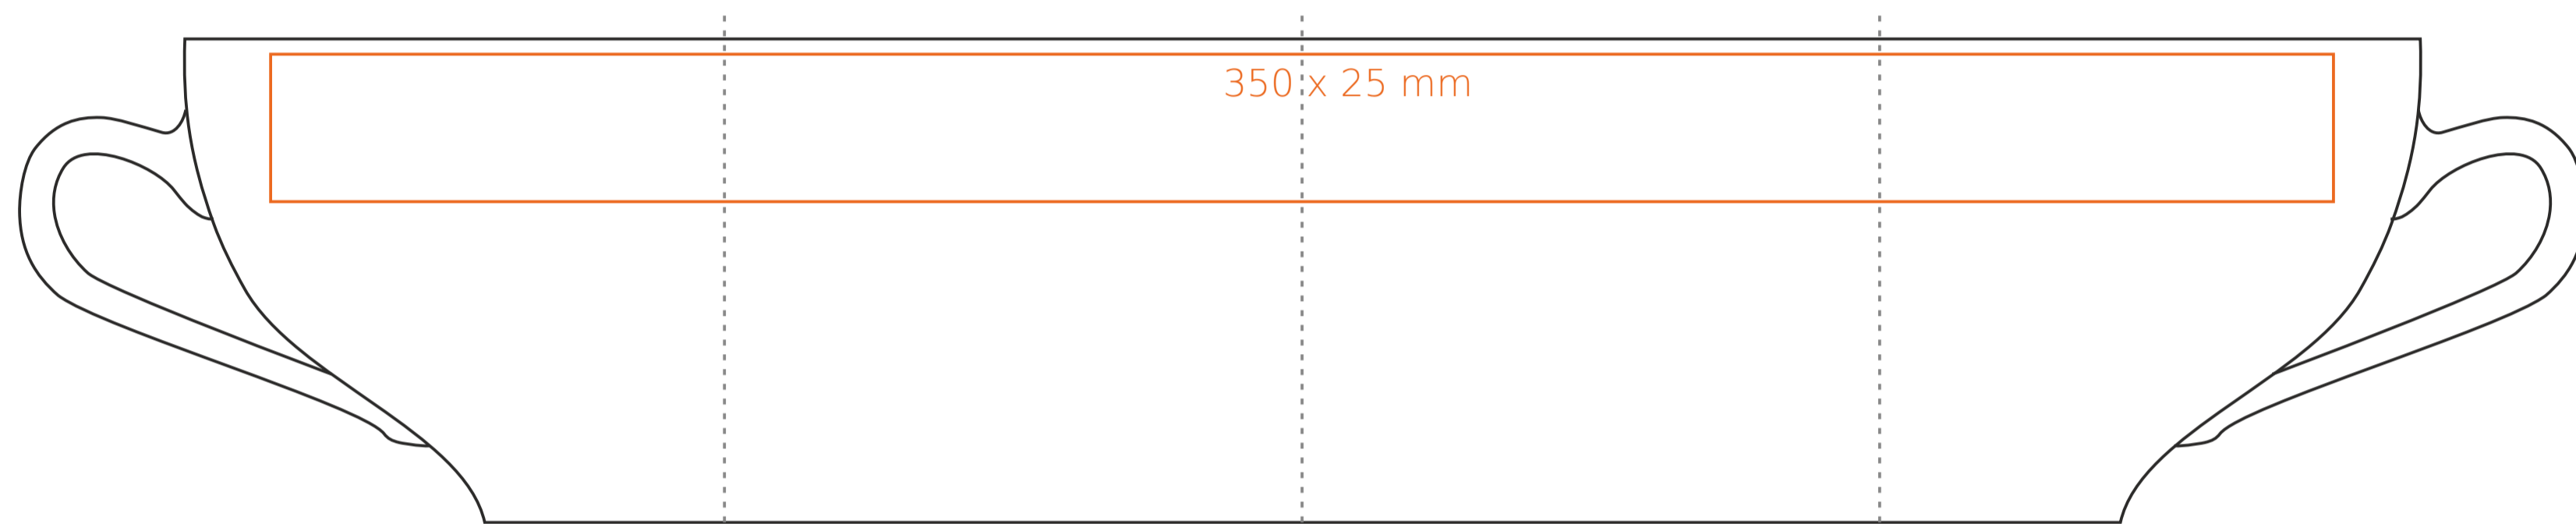

M_229 Venezia

70 ml / h: 60 mm / Ø 63 mm

saucer Ø 120 mm

Imprint on the handle
Imprint on the inside
Imprint on the bottom outside

- 30 x 5 mm
- 30 x 10 mm
- Ø 20 mm

*In the case of projects for transfer print running outside of the standard print area, please contact our sales department.

200 ml / h: 70 mm / Ø 87 mm

saucer Ø 140 mm

- Imprint on the handle - 30 x 5 mm
- Imprint on the inside - 40 x 15 mm
- Imprint on the bottom inside - Ø 30 mm
- Imprint on the bottom outside - Ø 25 mm

*In the case of projects for transfer print running outside of the standard print area, please contact our sales department.

[How to prepare print material](#)

meaning

- Transfer Print
- Sensitive Touch
- Direct Print

M_229 Venezia

450 ml / h: 82 mm / Ø 125 mm

60 x 30 mm

60 x 30 mm

350 x 25 mm